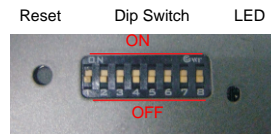

Volkswagen MQB(Golf/Tiguan/Phideon/B8)WIRING DIAGRAM ---LDS-VWGF-CP

DIP SWITCH SETTING
(After changing the dip code,press "reset"or power-on again)

DIP	S/W	STATUS	FUNCTION
PIN 1	OFF/ON		7 inch / 5.8inch
PIN 2	OFF/ON		NG/Touch point coordinate correction,and then turn"OFF"
PIN 3	OFF/ON		Close front view camera/Open front view camera
PIN 4	OFF/ON		Reversing gridline/Enable 360 panoramic
PIN 5	OFF/ON		NG/NG
PIN 6	OFF/ON		Rear view camera CVBS input / RGB input
PIN 7	OFF/ON		NG / NG
PIN 8	OFF/ON		Aftermarket rear view CAM/Original rear view CAM

REMARK:Please keep in the AUX interface when switch the CarPlay interface

- 1) Long press and hold "MENU" button to switch MENU, long press"MENU" button again,exit the switch MENU.
- 2)Short press "SOUND" button to open "Siri".
- 3)Other functions use touch screen to control it.