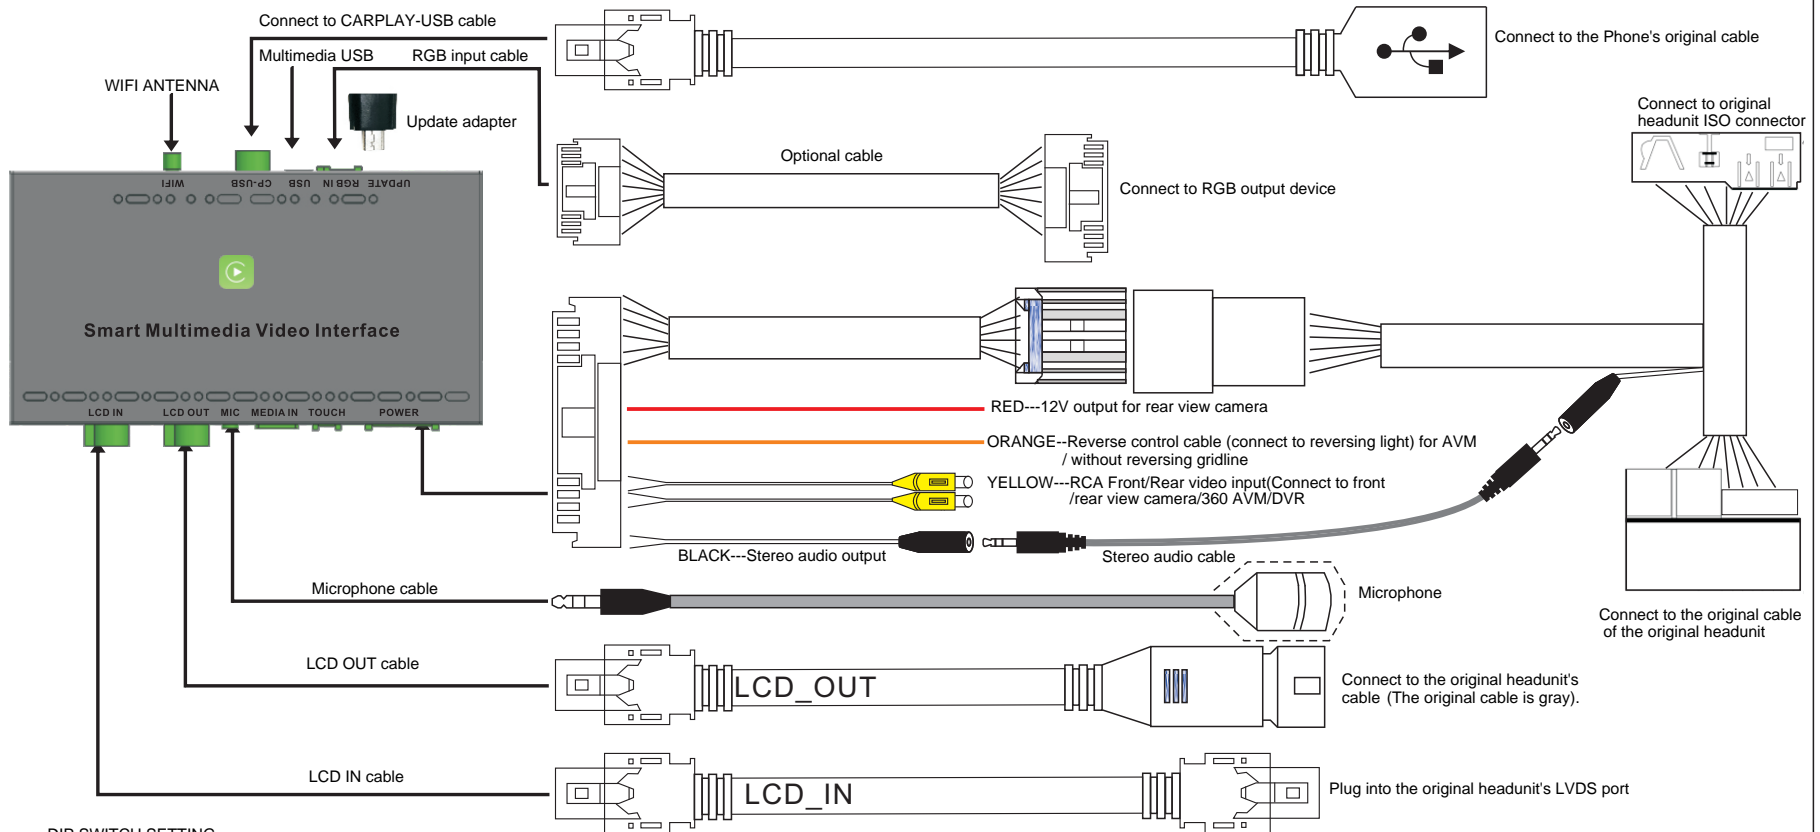

Volkswagen MQB(Golf/Tiguan/Phideon/B8)WIRING DIAGRAM ---LDS-VWGF-CP

DIP SWITCH SETTING
(After changing the dip code,press "reset"or power-on again)

DIP	S/W	STATUS	FUNCTION
PIN 1	OFF/ON		7 inch / 5.8inch
PIN 2	OFF/ON		NG/Touch point coordinate correction,and then turn"OFF"
PIN 3	OFF/ON		Close front view camera/Open front view camera
PIN 4	OFF/ON		Reversing gridline/Enable 360 panoramic
PIN 5	OFF/ON		NG/NG
PIN 6	OFF/ON		Rear view camera CVBS input / RGB input
PIN 7	OFF/ON		NG / NG
PIN 8	OFF/ON		Aftermarket rear view CAM/Original rear view CAM

REMARK:Please keep in the AUX interface when switch the CarPlay interface

- 1) Long press and hold "MENU" button to switch MENU, long press"MENU" button again,exit the switch MENU.
- 2)Short press "SOUND" button to open "Siri".
- 3)Other functions use touch screen to control it.