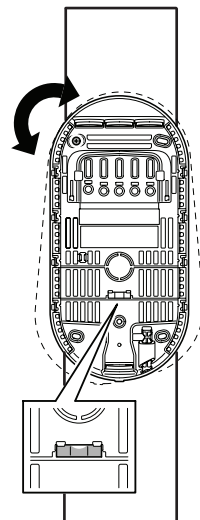

DEFA PowerPole
Item no.: 715009

DEFA Power™

① DEFA PowerPole supports 2x DEFA Power chargers on opposite sides.