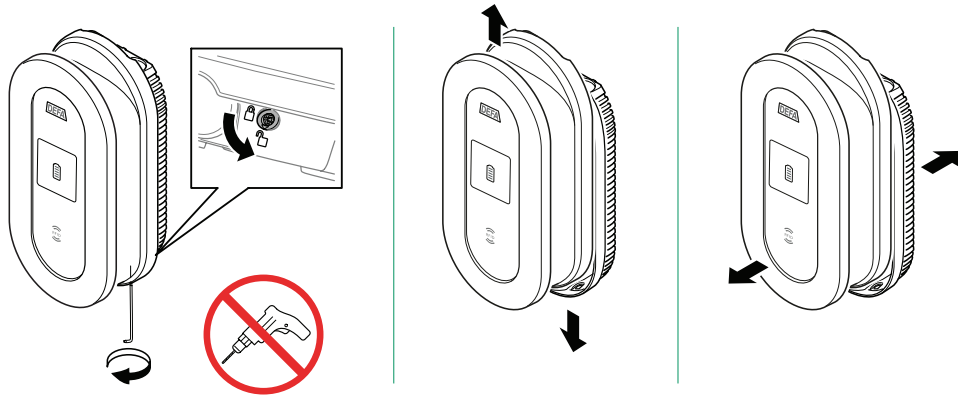

DEFA PowerPole
Item no.: 715009

DEFA Power™

① DEFA PowerPole supports 2x DEFA Power chargers on opposite sides.