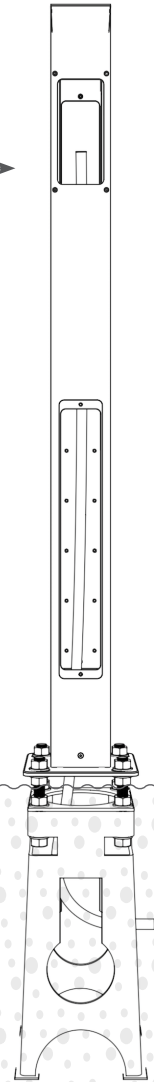

DEFA PowerPole  
Item no.: 715009

by **ONEPOLE**

DEFA PowerPole  
Item no.: 715009

①

Draw cable trough the bottom of the DEFA PowerPole before mounting on foundation or other compatible applications.

NOTE:  
Bolts are not included.

② A

Installation with  
DEFA PowerPole  
CONNECTION KIT

Scan code for more information:

② B

Installation without  
DEFA PowerPole  
CONNECTION KIT  
Cable goes directly to  
charging station.  
(See page 4)

SOIL

DEFA PowerPole  
Item no.: 715009

# DEFA Power™

① DEFA PowerPole supports 2x DEFA Power chargers on opposite sides.

DEFA PowerPole  
Item no.: 715009

*e*Connect Docking Type 2