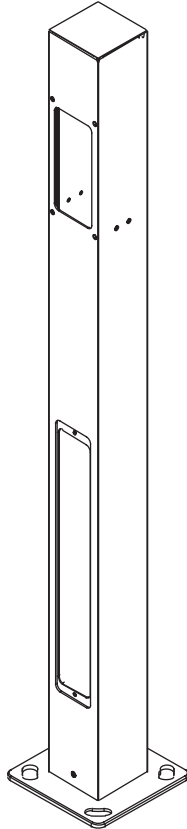

DEFA PowerPole  
Item no.: 715009

by **ONEPOLE**

DEFA PowerPole  
Item no.: 715009

①

Draw cable trough the bottom of the DEFA PowerPole before mounting on foundation or other compatible applications.

NOTE:  
Bolts are not included.

② A

Installation with  
DEFA PowerPole  
CONNECTION KIT

Scan code for more information:

② B

Installation without  
DEFA PowerPole  
CONNECTION KIT  
Cable goes directly to  
charging station.  
(See page 4)

SOIL

DEFA PowerPole  
Item no.: 715009

# DEFA Power™

① DEFA PowerPole supports 2x DEFA Power chargers on opposite sides.

DEFA PowerPole  
Item no.: 715009

*e*Connect Docking Type 2