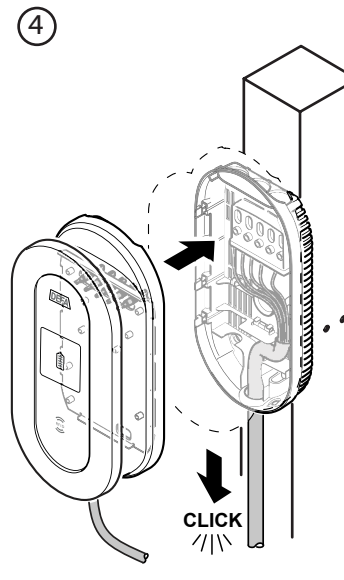

DEFA PowerPole  
Item no.: 715009

by **ONEPOLE**

DEFA PowerPole  
Item no.: 715009

①

Draw cable trough the bottom of the DEFA PowerPole before mounting on foundation or other compatible applications.

NOTE:  
Bolts are not included.

② A

Installation with  
DEFA PowerPole  
CONNECTION KIT

Scan code for more information:

② B

Installation without  
DEFA PowerPole  
CONNECTION KIT  
Cable goes directly to  
charging station.  
(See page 4)

# DEFA Power™

① DEFA PowerPole supports 2x DEFA Power chargers on opposite sides.

DEFA PowerPole  
Item no.: 715009

*e*Connect Docking Type 2