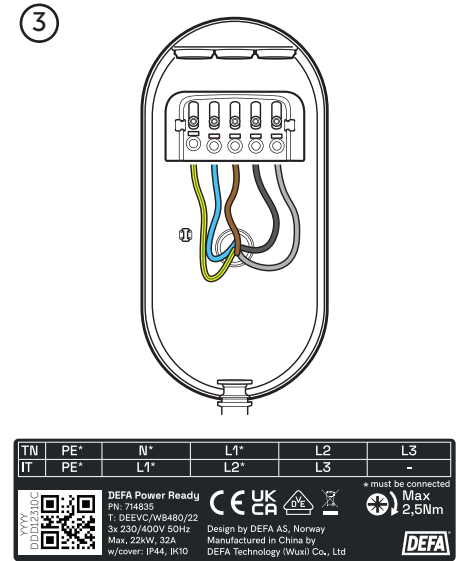

DEFA PowerPole  
Item no.: 715009

by **ONEPOLE**

DEFA PowerPole  
Item no.: 715009

①

Draw cable trough the bottom of the DEFA PowerPole before mounting on foundation or other compatible applications.

NOTE:  
Bolts are not included.

② A

Installation with  
DEFA PowerPole  
CONNECTION KIT

Scan code for more information:

② B

Installation without  
DEFA PowerPole  
CONNECTION KIT  
Cable goes directly to  
charging station.  
(See page 4)

# DEFA Power™

① DEFA PowerPole supports 2x DEFA Power chargers on opposite sides.

DEFA PowerPole  
Item no.: 715009

*e*Connect Docking Type 2