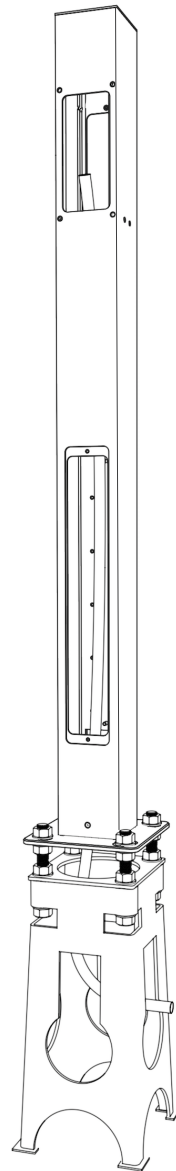

DEFA PowerPole  
Item no.: 715009

by **ONEPOLE**

DEFA PowerPole  
Item no.: 715009

①

Draw cable trough the bottom of the DEFA PowerPole before mounting on foundation or other compatible applications.

NOTE:  
Bolts are not included.

② A

Installation with  
DEFA PowerPole  
CONNECTION KIT

Scan code for more information:

② B

Installation without  
DEFA PowerPole  
CONNECTION KIT  
Cable goes directly to  
charging station.  
(See page 4)

SOIL

DEFA PowerPole  
Item no.: 715009

# DEFA Power™

① DEFA PowerPole supports 2x DEFA Power chargers on opposite sides.

DEFA PowerPole  
Item no.: 715009

*e*Connect Docking Type 2