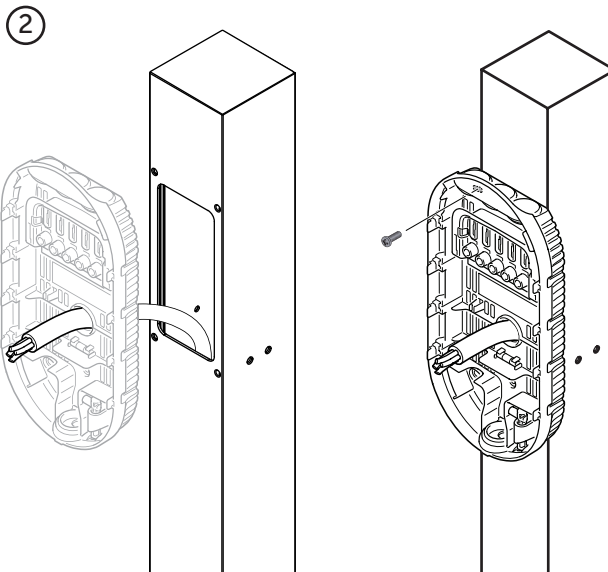

DEFA PowerPole  
Item no.: 715009

by **ONEPOLE**

DEFA PowerPole  
Item no.: 715009

①

Draw cable trough the bottom of the DEFA PowerPole before mounting on foundation or other compatible applications.

NOTE:  
Bolts are not included.

② A

Installation with  
DEFA PowerPole  
CONNECTION KIT

Scan code for more information:

② B

Installation without  
DEFA PowerPole  
CONNECTION KIT  
Cable goes directly to  
charging station.  
(See page 4)

# DEFA Power™

① DEFA PowerPole supports 2x DEFA Power chargers on opposite sides.

DEFA PowerPole  
Item no.: 715009

*e*Connect Docking Type 2