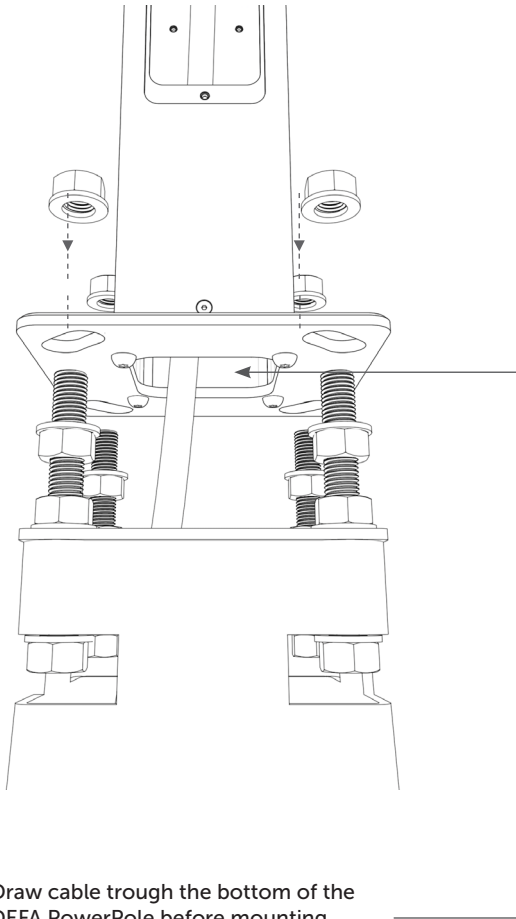

DEFA PowerPole  
Item no.: 715009

by **ONEPOLE**

DEFA PowerPole  
Item no.: 715009

①

Draw cable trough the bottom of the DEFA PowerPole before mounting on foundation or other compatible applications.

NOTE:  
Bolts are not included.

② A

Installation with  
DEFA PowerPole  
CONNECTION KIT

Scan code for more information:

② B

Installation without  
DEFA PowerPole  
CONNECTION KIT  
Cable goes directly to  
charging station.  
(See page 4)

# DEFA Power™

① DEFA PowerPole supports 2x DEFA Power chargers on opposite sides.

DEFA PowerPole  
Item no.: 715009

*e*Connect Docking Type 2