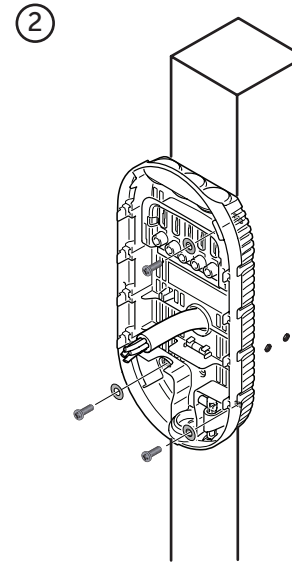

DEFA PowerPole
Item no.: 715009

DEFA Power™

① DEFA PowerPole supports 2x DEFA Power chargers on opposite sides.