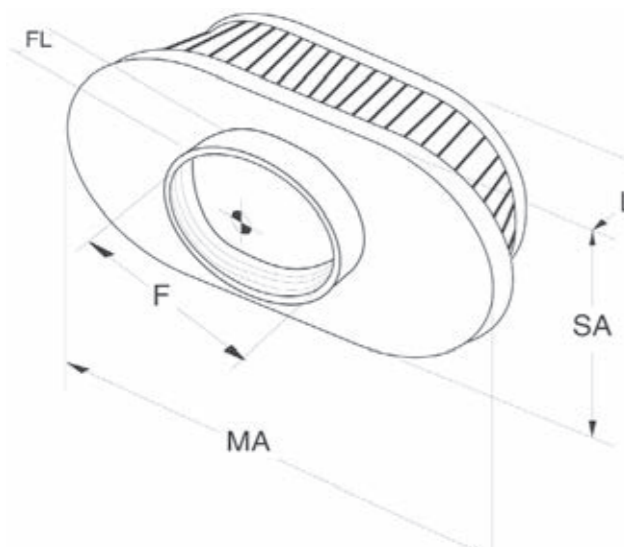

Oval Tapered

When selecting one of K&N's universal oval air filters, you should consider the following dimensions as they relate to the specification chart:

(F) Mounting Flange Inside Diameter - This is the most critical dimension and should be very close to the diameter of the application's inlet flange. The flange will stretch up to 1/16" for those in-between sizes.

(MA / SA) Filter Oval Dimensions - This is the length and width of the filter. Always use the largest filter practical to fit the application.

(L) Filter Length - This dimension is the length of the filter body only, it does not include the flange length. Always use the longest filter practical for maximum filtration.

(FA / FL) Flange Angle and/or Length - If no angle is listed in the specifications table, then the flange is straight. Any angle listed is in degrees and can be utilized when space is a problem.

(FO) Flange Offset - In some cases the center of the flange is offset from the center of the filter base in order to provide a better fit.