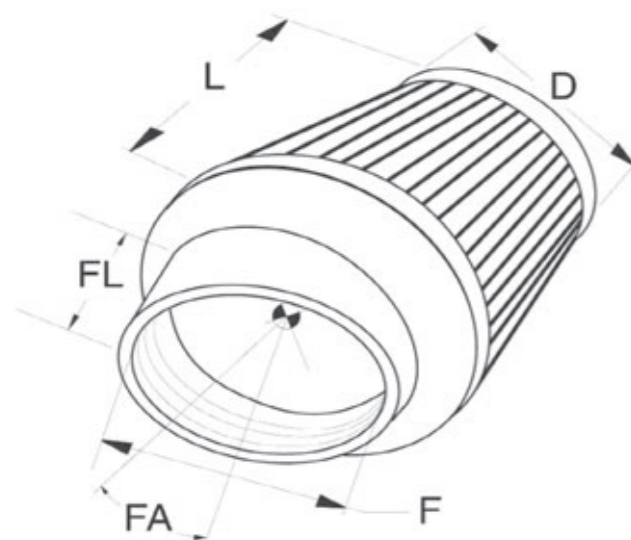

Round Tapered

When selecting one of K&N's universal round tapered air filters, you should consider the following dimensions as they relate to the specification chart:

(F) Mounting Flange Inside Diameter - This is the most critical dimension and should be very close to the diameter of the application's inlet flange. The flange will stretch up to 1/16" for those in-between sizes.

(D) Filter Diameter - This is the outside diameter of the filter. Always use the largest diameter practical for maximum filtration.

(L) Filter Length - This dimension is the length of the filter body only, it does not include the flange length. Always use the longest filter practical for maximum filtration.

(FA/FL) Flange Angle and/or Length - If no angle is listed in the specifications table, then the flange is straight. Any angle listed is in degrees and can be utilized when space is a problem.

(FO) Flange Offset - In some cases the center of the flange is offset from the center of the filter base in order to provide a better fit.

(F) Mounting Flange Inside Diameter		(D) Filter Base Diameter		(D) Filter Top Diameter		(L) Filter Length		(FL) Flange Length		(FA) Flange Style		(FO) Flange Offset		Rubber End Cap Part #	Chrome End Cap Part #	Custom End Cap Part #	Filter Wraps Part #
Inch	mm	Inch	mm	Inch	mm	Inch	mm	Inch	mm	Type	Angle	Inch	mm				
5/16	8	1-3/8	35	1	25	1	25	5/8	16	Centered				RU-3490			
		1-3/8	35	1	25	1-3/8	35	3/8	10	Centered				RU-3170			
1	25	2-7/8	73	3-1/2	89	3-1/2	89	5/8	16	Centered				RE-0200²⁰			
		3	76	3-1/2	89	4	102	1	25	Centered				62-1550			
1-1/8	29	2-1/4	57	2	51	2-1/2	64	5/8	16	Centered					RC-2540		RC-2540PK
1-1/4	32	2-7/8	73	3-1/2	89	3-1/2	89	5/8	16	Centered				RE-0220²⁰			
		2-15/16	75	3-1/2	89	2-7/16	62	5/8	16	Centered				RE-0230²⁰			
1-3/8	35	2-1/2	64	2	51	2-1/4	57	5/8	16	Centered					RC-0790		RC-0790PK
1-9/16	40	2-5/8	67	2	51	3	76	5/8	16	Centered					RC-2290		
		3	76	2	51	3	76	5/8	16	Centered					RC-2310		22-8028PK
1-11/16	43	3	76	2	51	2-3/8	60	5/8	16	Centered					RC-2490		
		3	76	2	51	2-3/4	70	5/8	16	Centered				R-1070	RC-1070		22-8028PK
		3	76	2	51	4	102	1-1/2	38	Angled	40°			R-1100			22-8048PK
		3-1/2	89	2	51	4	102	5/8	16	Centered				R-1080			22-8029PK
1-3/4	44	2-15/16	75	3-1/2	89	3-1/2	89	5/8	16	Centered				RE-0260²⁰			
		3	76	2	51	2-1/2	64	5/8	16	Centered				RU-2690			
		4-1/2	114	3	76	2-1/2	64	5/8	16	Centered				RU-2680			
		4-1/2	114	3	76	2-1/2	64	5/8	16	Offset		9/16	14	RU-2740			
1-25/32	45	6-7/8	175	5-27/32	148	2-9/16	65	1-25/32	45	Centered					RC-5116		
1-13/16	46	3	76	2	51	2-1/2	64	5/8	16	Centered				RU-2930			22-8028PK
		3	76	2	51	3	76	5/8	16	Centered				RU-2320	RC-2320		22-8028PK
1-7/8	48	3	76	2	51	2	51	5/8	16	Centered				RU-2550	RC-2550		
		3	76	2	51	3	76	5/8	16	Centered				R-1090	RC-1090		22-8028PK
		3	76	2	51	3-11/16	94	1	25	Angled	10°				RC-1290		22-8048PK
1-15/16	49	3	76	2	51	2-1/2	64	5/8	16	Centered				RU-2660	RC-2500		22-8028PK
		3	76	2	51	3	76	5/8	16	Centered				R-1060	RC-1060		22-8028PK

Round Tapered