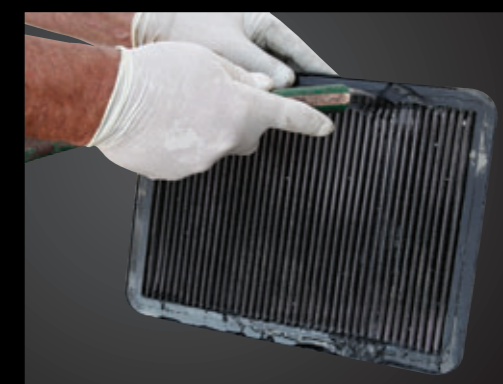

5. FILTER INSTALLATION

Before reinstalling filter back into vehicle, inspect it for damage. Follow any and all specific installation instructions that came with the K&N® Air Filter.

CAUTION: FAILURE TO FOLLOW THE K&N® INSTALLATION INSTRUCTIONS COULD LEAD TO AN IMPROPER SEAL RESULTING IN POSSIBLE ENGINE DAMAGE. PLEASE VISIT WWW.KNFILTERS.COM FOR AIR FILTER INSTALLATION INSTRUCTIONS FOR YOUR VEHICLE.