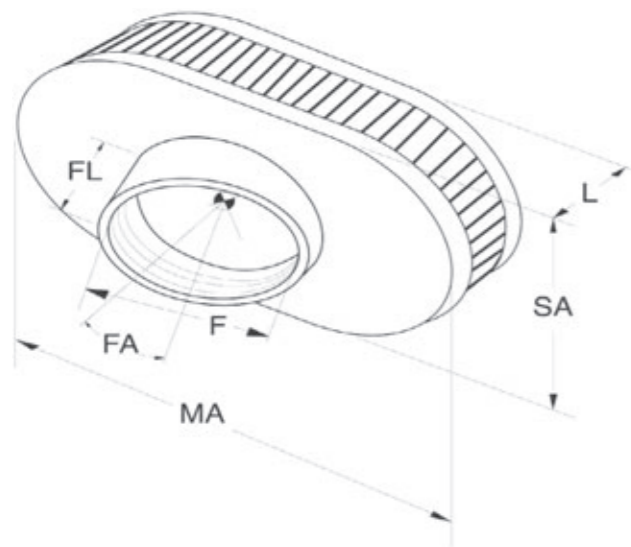

Oval Straight

When selecting one of K&N's universal oval air filters, you should consider the following dimensions as they relate to the specification chart:

(F) Mounting Flange Inside Diameter - This is the most critical dimension and should be very close to the diameter of the application's inlet flange. The flange will stretch up to 1/16" for those in-between sizes.

(MA / SA) Filter Oval Dimensions - This is the length and width of the filter. Always use the largest filter practical to fit the application.

(L) Filter Length - This dimension is the length of the filter body only, it does not include the flange length. Always use the longest filter practical for maximum filtration.

(FA / FL) Flange Angle and/or Length - If no angle is listed in the specifications table, then the flange is straight. Any angle listed is in degrees and can be utilized when space is a problem.

(FO) Flange Offset - In some cases the center of the flange is offset from the center of the filter base in order to provide a better fit.

(F) Mounting Flange Inside Diameter		(MA/SA) Filter Dimensions		(L) Filter Length		(FL) Flange Length		(FA) Flange Style		(FO) Flange Offset		Rubber End Cap Part #	Chrome End Cap Part #	Filter Wraps¹⁴ Part #		
Inch	mm	Inch	mm	Inch	mm	Inch	mm	Type	Angle	Inch	mm					
1-1/2	38	3-3/4x4-1/2	95x114	2-3/4	70	1	25					R-0640				
2-1/16	52	4-1/2x7	114x178	1-1/2	38	7/8	22	Offset		1/2	13	RA-0700⁵	RA-070V⁵	22-2000PL¹⁴		
		4-1/2x7	114x178	2	51	7/8	22	Offset		1/2	13	RA-0710⁵	RA-071V⁵	22-2000PL¹⁴		
		4-1/2x7	114x178	3	76	7/8	22	Offset		1/2	13	RA-0720⁵	RA-072V⁵	22-2020PL¹⁴		
2-1/4	57	4x6-1/4	102x159	4-1/2	114	1	25	Angled	10°			RU-1320				
		4x6-1/4	102x159	6	152	1	25	Angled	10°			RU-1330				
		3-3/4x4-1/2	95x114	4	102	5/8	16	Centered				RU-0990				
		3-3/4x4-1/2	95x114	5	127	5/8	16	Centered				RU-1100				
		3-3/4x4-1/2	95x114	5	127	1	25	Angled	10°			RU-1140				
		3-3/4x4-1/2	95x114	6	152	1	25	Angled	10°			RU-1150		RU-1230PK		
		3-3/4x4-1/2	95x114	2	51	5/8	16	Centered				R-1390		22-8023PK		
		4x6-1/4	102x159	4-1/2	114	1	25	Angled	10°			RU-1340				
		4x6-1/4	102x159	5	127	1	25	Angled	10°			RU-1350				
		4x6-1/4	102x159	6	152	1	25	Angled	10°			RU-1360				
2-7/16	62	4-1/2x7	114x178	2	51	5/8	16	Centered					RC-1980	22-2000PL¹⁴		
		3-3/4x4-1/2	95x114	5	127	5/8	16	Centered				RU-1180				
		3-3/4x4-1/2	95x114	5	127	1	25	Angled	10°			RU-1220				
		3-3/4x4-1/2	95x114	5	127	1-1/4	32	Angled	20°			RU-1371²¹				
		3-3/4x4-1/2	95x114	6	152	1	25	Angled	10°			RU-1230		RU-1230PK		
		3-3/4x4-1/2	95x114	6	152	1-1/4	32	Angled	20°			RU-1380		RU-1230PK		
		3-3/4x4-1/2	95x114	7	178	5/8	16	Centered				RU-1810		22-1810PK		
		3-3/4x4-1/2	95x114	7	178	1	25	Angled	10°			RU-1240		22-1810PK		
		3-3/4x4-1/2	95x114	7	178	1-1/4	32	Angled	20°			RU-1390		22-1810PK		
		3-3/4x4-1/2	95x114	9	229	1	25	Angled	10°			RU-1260		RU-1260PK		
		2-1/2	64	3-3/4x4-1/2	95x114	7	178	2-1/8	54	Angled	10°			RU-1830		22-1810PK
				3-3/4x4-1/2	95x114	9	229	2-1/8	54	Angled	10°			RU-1840		RU-1260PK

Oval Straight