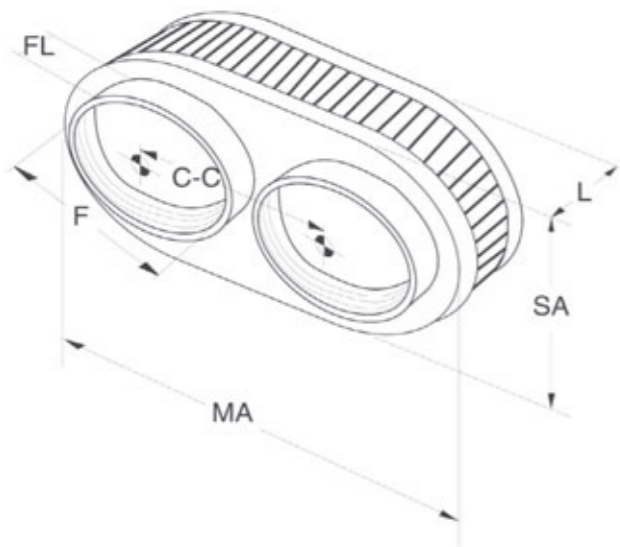

When selecting one of K&N's universal dual flange air filters, you should consider the following dimensions as they relate to the specification chart:

(F) Mounting Flange Inside Diameter - This is the most critical dimension and should be very close to the diameter of the application's inlet flange. The flange will stretch up to 1/16" for those in-between sizes.

(MA / SA) Filter Oval Dimensions - This is the length and width of the filter. Always use the largest filter practical to fit the application.

(L) Filter Length - This dimension is the length of the filter body only, it does not include the flange length. Always use the longest filter practical for maximum filtration.

(FA / FL) Flange Angle and/or Length - If no angle is listed in the specifications table, then the flange is straight. Any angle listed is in degrees and can be utilized when space is a problem.

(FO) Flange Offset - In some cases the center of the flange is offset from the center of the filter base in order to provide a better fit.

(C-C) Flange Center to Center - For dual flange filters, this is the flange spacing. This dimension should be within 2mm for proper fit on the application.