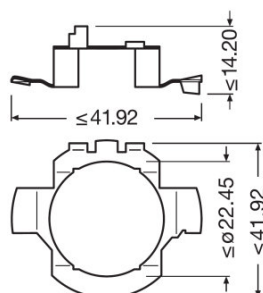

Product datasheet

Technical data

Product information

Order reference	64210
Application (Category and Product specific)	Halogen headlight lamp

Electrical data

Power input	58 W ¹⁾
Nominal voltage	12.0 V
Nominal wattage	55.00 W
Test voltage	13.2 V

¹⁾ Maximum

Photometrical data

Luminous flux	1500 lm
Luminous flux tolerance	±10 %

Dimensions & weight

Diameter	12.0 mm
Product weight	12.50 g
Length	59.0 mm

Lifespan

Lifespan B3	330 h
Lifespan Tc	550 h

Additional product data

Logistical Data

Product code	Product description	Packaging unit (Pieces/Unit)	Dimensions (length x width x height)	Volume	Gross weight
4050300332185	ORIGINAL LINE H7	Folding carton box 1	- x - x -		
4050300332192	ORIGINAL LINE H7	Bundle 10	68 mm x 58 mm x 173 mm	0.68 dm ³	185.60 g
4050300332208	ORIGINAL LINE H7	Shipping carton box 100	356 mm x 129 mm x 186 mm	8.54 dm ³	1727.00 g
4050300925202	ORIGINAL LINE H7	Blister 1	- x - x -		
4008321141613	ORIGINAL LINE H7	Shipping carton box 10	279 mm x 145 mm x 117 mm	4.73 dm ³	328.00 g