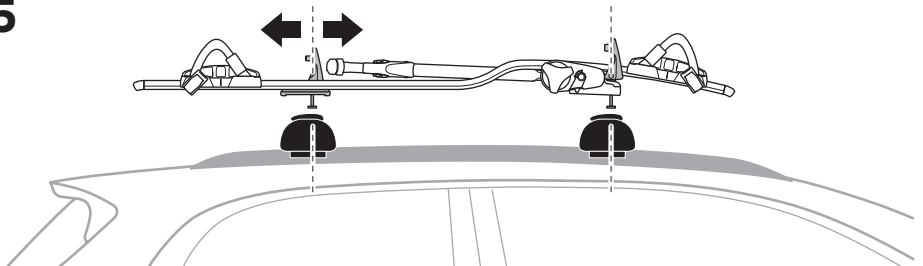

35 mm

61 mm

889-1
T-track Adapter
(optional)

30x24 mm

Other 24 mm, T-track bar, (e.g. BMW)

5