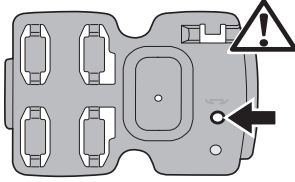

1

2

3

i

20x20 mm T-screw (included)

Thule WingBar Evo/WingBar SlideBar/AeroBar or other 20 mm T-track

Square bars

Aluminium bars

➔ 4 - 6 ➔ 10

➔ 7 - 9 ➔ 10

4

20x20 mm
T-screw
(included)

35 mm

61 mm

889-1
T-track Adapter
(optional)

30x24 mm