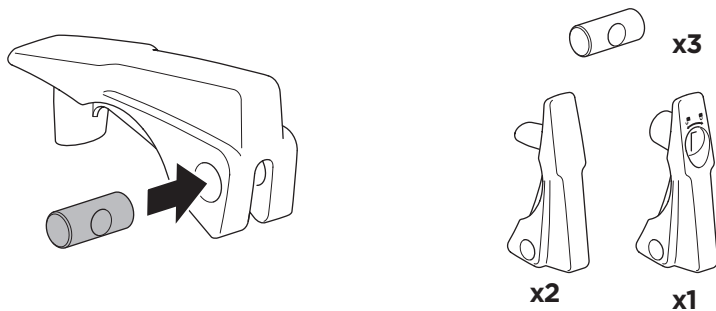

1

2

3

i

20x20 mm T-screw (included)

Thule WingBar Evo/WingBar SlideBar/AeroBar or other 20 mm T-track

Square bars

Aluminium bars