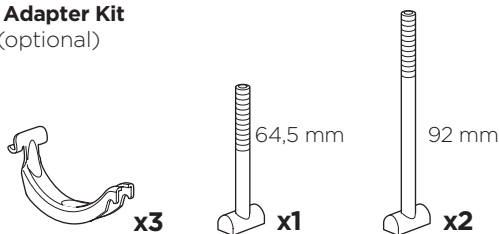

Thule Adapter Kit
8895 (optional)