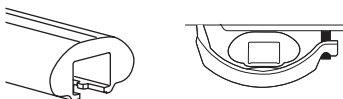

1

2

3

i

20x20 mm T-screw (included)

Thule WingBar Evo/WingBar SlideBar/AeroBar or other 20 mm T-track

Square bars

Aluminium bars

➔ 4 - 6 ➔ 10

➔ 7 - 9 ➔ 10

4

20x20 mm
T-screw
(included)

35 mm

61 mm

889-1
T-track Adapter
(optional)

30x24 mm