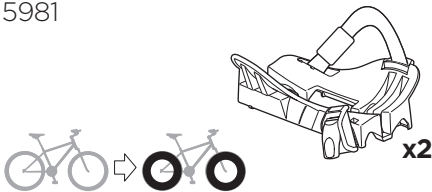

Thule One-Key System

- 450400 (x4)
- 450600 (x6)
- 450800 (x8)
- 451200 (x12)
- 451600 (x16)

Thule Adapter Kit 8895

Thule T-track adapter 30x24 mm 889-1

Thule Fatbike Adapter 5981

Thule Carbon Frame Protector 984