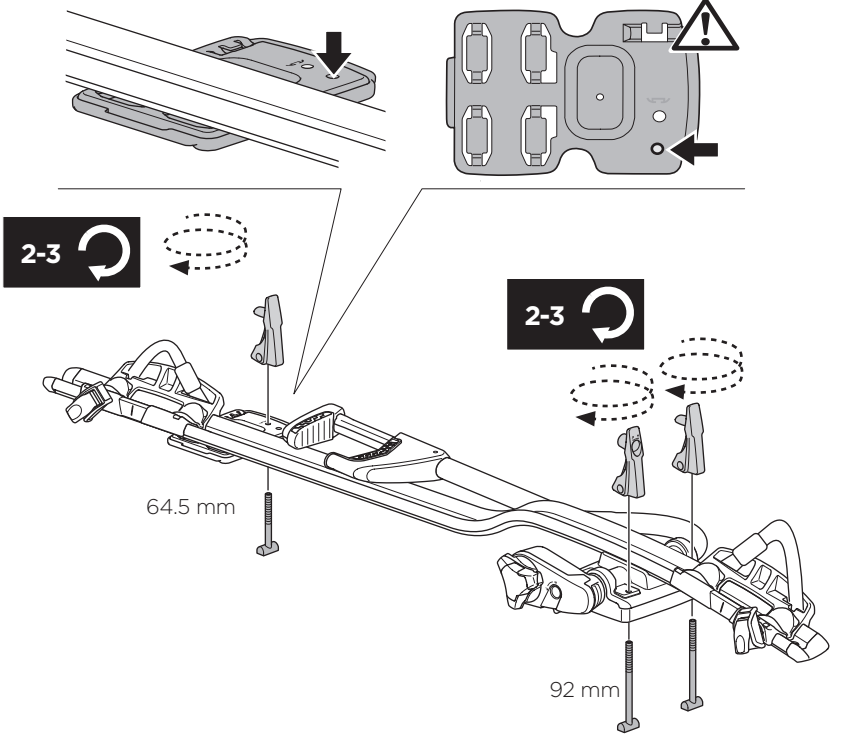

7

Thule Adapter Kit 8895 (optional)