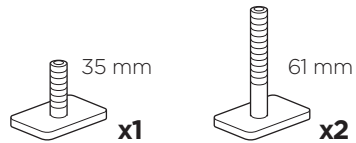

Thule One-Key System

- 450400 (x4)
- 450600 (x6)
- 450800 (x8)
- 451200 (x12)
- 451600 (x16)

Thule Adapter Kit 8895

Thule T-track adapter 30x24 mm 889-1

Thule Fatbike Adapter 5981

Thule Carbon Frame Protector 984