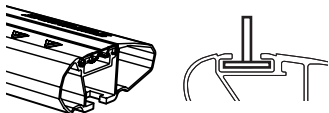

1

2

3

i

20x20 mm T-screw (included)

Thule WingBar Evo/WingBar SlideBar/AeroBar or other 20 mm T-track

Square bars

Aluminium bars

➔ 4 - 6 ➔ 10

➔ 7 - 9 ➔ 10

4

20x20 mm
T-screw
(included)

35 mm

61 mm

889-1
T-track Adapter
(optional)

30x24 mm