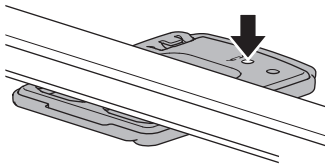

1

2

3

i

20x20 mm T-screw (included)

Thule WingBar Evo/WingBar SlideBar/AeroBar or other 20 mm T-track

Square bars

Aluminium bars

➔ 4 - 6 ➔ 10

➔ 7 - 9 ➔ 10

4

20x20 mm
T-screw
(included)

35 mm

61 mm

889-1
T-track Adapter
(optional)

30x24 mm