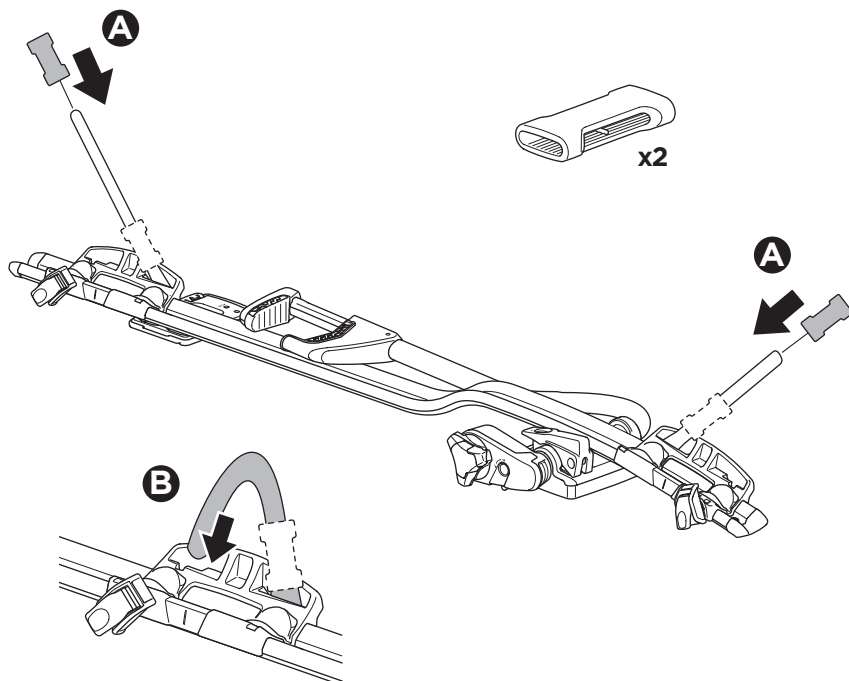

1

2

3

i

20x20 mm T-screw (included)

Thule WingBar Evo/WingBar SlideBar/AeroBar or other 20 mm T-track

Square bars

Aluminium bars