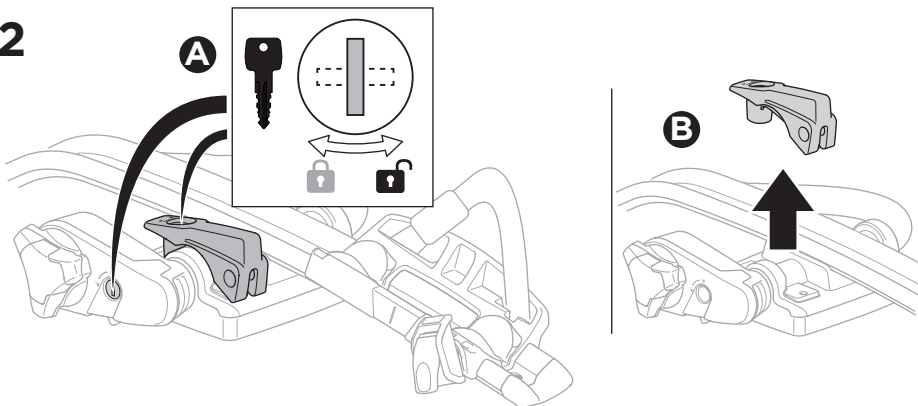

1

2

3

i

20x20 mm T-screw (included)

Thule WingBar Evo/WingBar SlideBar/AeroBar or other 20 mm T-track

Square bars

Aluminium bars