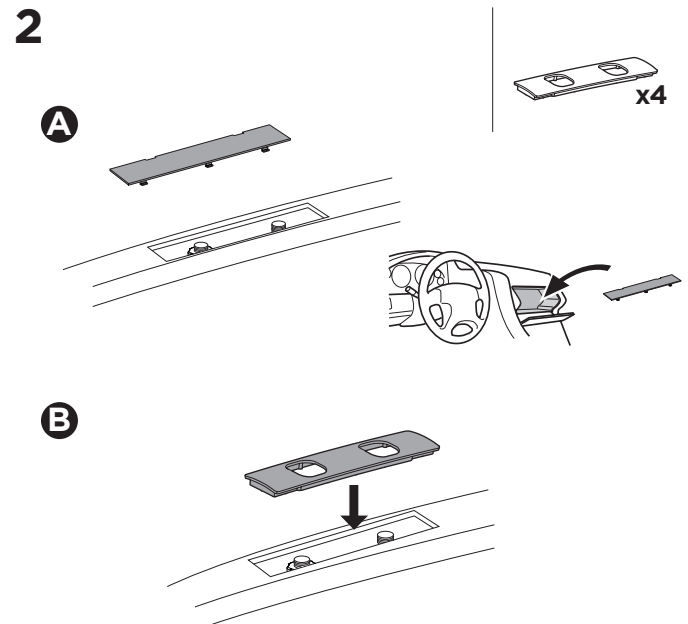

1

Kit 187028

HYUNDAI i40, 5-dr Estate, 11-

ISO 11154-E

This kit is only for vehicles with fixpoint mounting.

3

4

5