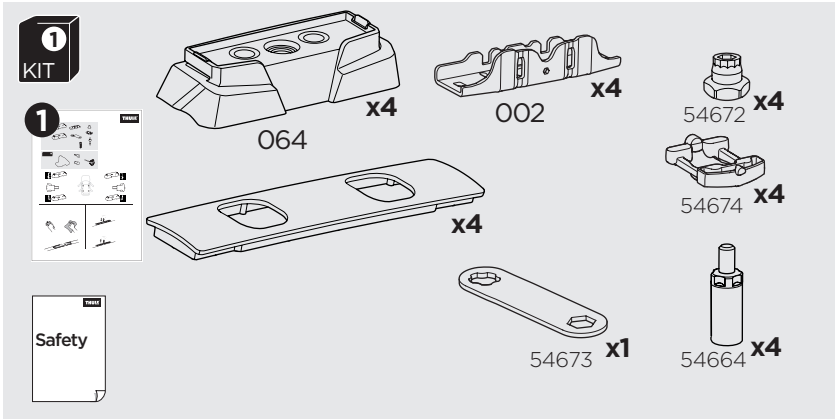

1

Kit 187028

HYUNDAI i40, 5-dr Estate, 11-

ISO 11154-E

This kit is only for vehicles with fixpoint mounting.

3

4

5