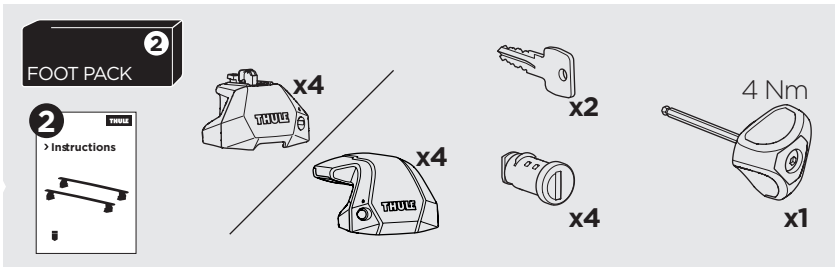

1

Kit 187028

HYUNDAI i40, 5-dr Estate, 11-

ISO 11154-E

This kit is only for vehicles with fixpoint mounting.

3

4

5