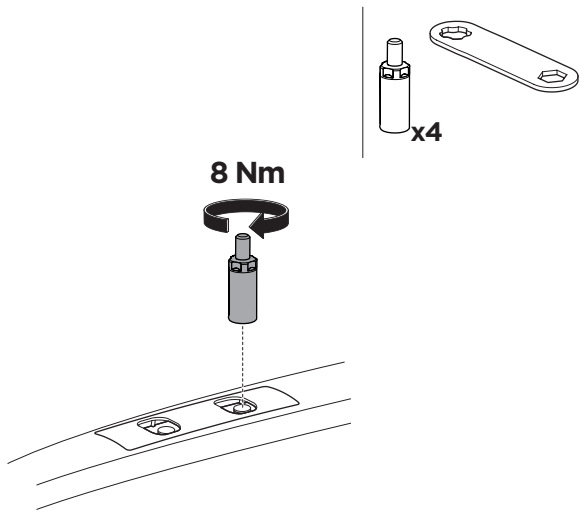

1

Kit 187028

HYUNDAI i40, 5-dr Estate, 11-

ISO 11154-E

This kit is only for vehicles with fixpoint mounting.

3

4

5