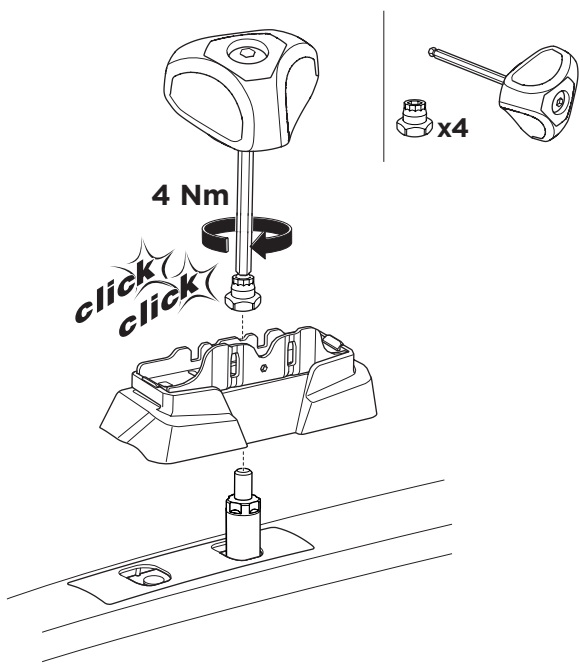

1

Kit 187028

HYUNDAI i40, 5-dr Estate, 11-

ISO 11154-E

This kit is only for vehicles with fixpoint mounting.

3

4

5