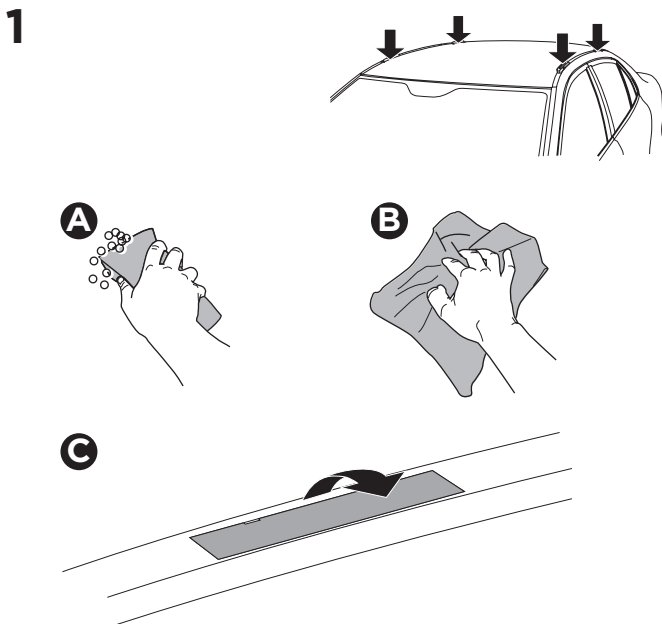

1

Kit 187028

HYUNDAI i40, 5-dr Estate, 11-

ISO 11154-E

This kit is only for vehicles with fixpoint mounting.

3

4

5