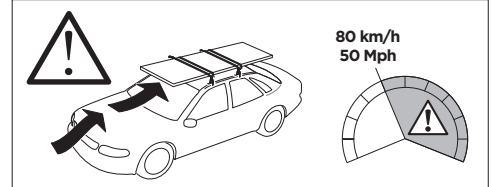

1

Kit 145317

ISUZU D-Max Crew Cab, 4-dr Pickup, 20-

ISO 11154-E

5562092001

Bring your life
thule.com

THULE WingBar Evo	THULE WingBar Edge	THULE WingBar	THULE SquareBar Evo	Evo X (scale)	Edge X (scale)
ISUZU D-Max Crew Cab, 4-dr Pickup, 20-				43,5	J

THULE ProBar Evo	THULE SlideBar Evo			X (mm/inch)	
ISUZU D-Max Crew Cab, 4-dr Pickup, 20-				1086 mm / 42 3/4"	

THULE WingBar Evo	THULE WingBar Edge	THULE WingBar	THULE SquareBar Evo	Evo Y (scale)	Edge Y (scale)
ISUZU D-Max Crew Cab, 4-dr Pickup, 20-				43,5	J

THULE ProBar Evo	THULE SlideBar Evo			Y (mm/inch)	
ISUZU D-Max Crew Cab, 4-dr Pickup, 20-				1086 mm / 42 3/4"	

	W (mm/inch)	Z (mm/inch)
ISUZU D-Max Crew Cab, 4-dr Pickup, 20-	800 mm / 31 1/2"	190 mm / 7 1/2"