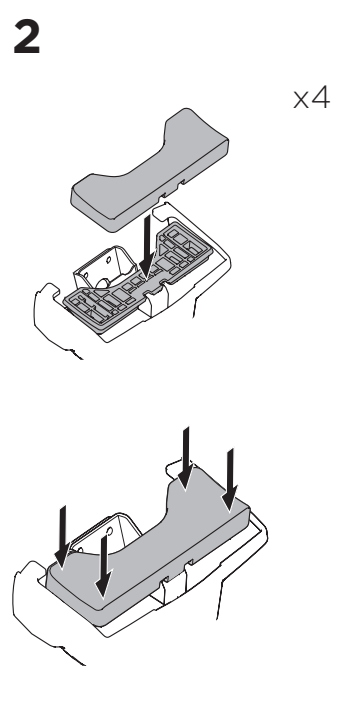

1

Kit 145317

ISUZU D-Max Crew Cab, 4-dr Pickup, 20-

ISO 11154-E

5562092001

Bring your life
thule.com

THULE WingBar Evo	THULE WingBar Edge	THULE WingBar	THULE SquareBar Evo	Evo X (scale)	Edge X (scale)
ISUZU D-Max Crew Cab, 4-dr Pickup, 20-				43,5	J

THULE ProBar Evo	THULE SlideBar Evo			X (mm/inch)	
ISUZU D-Max Crew Cab, 4-dr Pickup, 20-				1086 mm / 42 3/4"	

THULE WingBar Evo	THULE WingBar Edge	THULE WingBar	THULE SquareBar Evo	Evo Y (scale)	Edge Y (scale)
ISUZU D-Max Crew Cab, 4-dr Pickup, 20-				43,5	J

THULE ProBar Evo	THULE SlideBar Evo			Y (mm/inch)	
ISUZU D-Max Crew Cab, 4-dr Pickup, 20-				1086 mm / 42 3/4"	

	W (mm/inch)	Z (mm/inch)
ISUZU D-Max Crew Cab, 4-dr Pickup, 20-	800 mm / 31 1/2"	190 mm / 7 1/2"