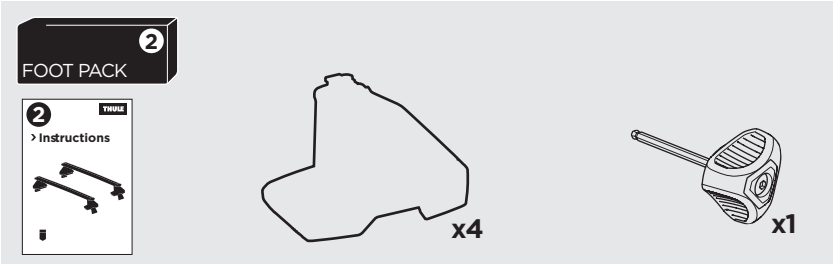

1

Kit 145317

ISUZU D-Max Crew Cab, 4-dr Pickup, 20-

ISO 11154-E

5562092001

Bring your life
thule.com

THULE WingBar Evo	THULE WingBar Edge	THULE WingBar	THULE SquareBar Evo	Evo X (scale)	Edge X (scale)
ISUZU D-Max Crew Cab, 4-dr Pickup, 20-				43,5	J

THULE ProBar Evo	THULE SlideBar Evo			X (mm/inch)	
ISUZU D-Max Crew Cab, 4-dr Pickup, 20-				1086 mm / 42 3/4"	

THULE WingBar Evo	THULE WingBar Edge	THULE WingBar	THULE SquareBar Evo	Evo Y (scale)	Edge Y (scale)
ISUZU D-Max Crew Cab, 4-dr Pickup, 20-				43,5	J

THULE ProBar Evo	THULE SlideBar Evo			Y (mm/inch)	
ISUZU D-Max Crew Cab, 4-dr Pickup, 20-				1086 mm / 42 3/4"	

	W (mm/inch)	Z (mm/inch)
ISUZU D-Max Crew Cab, 4-dr Pickup, 20-	800 mm / 31 1/2"	190 mm / 7 1/2"