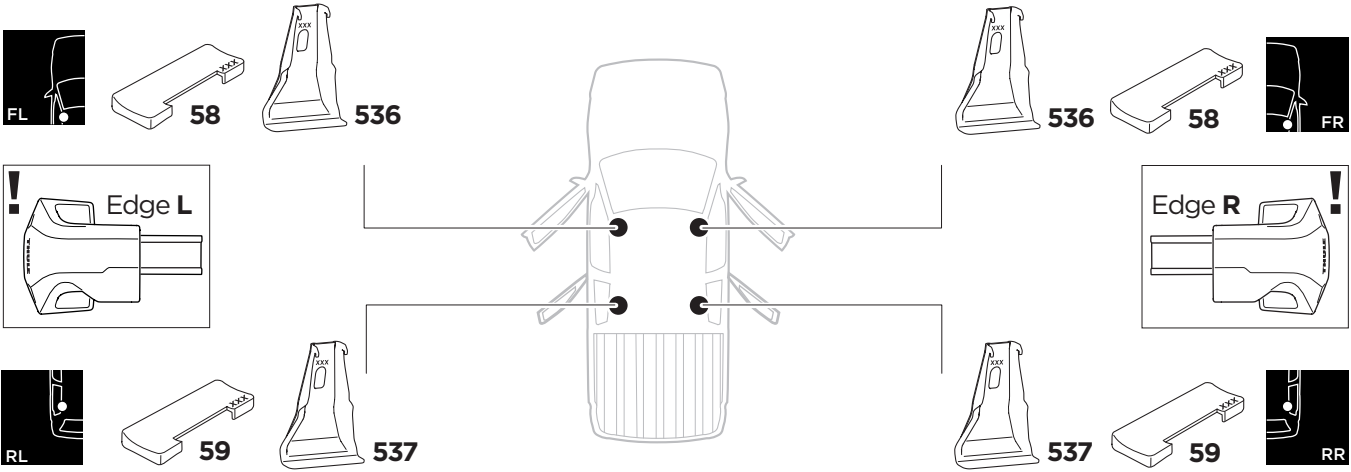

1

Kit 145317

ISUZU D-Max Crew Cab, 4-dr Pickup, 20-

ISO 11154-E

5562092001

Bring your life
thule.com

THULE WingBar Evo	THULE WingBar Edge	THULE WingBar	THULE SquareBar Evo	Evo X (scale)	Edge X (scale)
ISUZU D-Max Crew Cab, 4-dr Pickup, 20-				43,5	J

THULE ProBar Evo	THULE SlideBar Evo			X (mm/inch)	
ISUZU D-Max Crew Cab, 4-dr Pickup, 20-				1086 mm / 42 3/4"	

THULE WingBar Evo	THULE WingBar Edge	THULE WingBar	THULE SquareBar Evo	Evo Y (scale)	Edge Y (scale)
ISUZU D-Max Crew Cab, 4-dr Pickup, 20-				43,5	J

THULE ProBar Evo	THULE SlideBar Evo			Y (mm/inch)	
ISUZU D-Max Crew Cab, 4-dr Pickup, 20-				1086 mm / 42 3/4"	

	W (mm/inch)	Z (mm/inch)
ISUZU D-Max Crew Cab, 4-dr Pickup, 20-	800 mm / 31 1/2"	190 mm / 7 1/2"