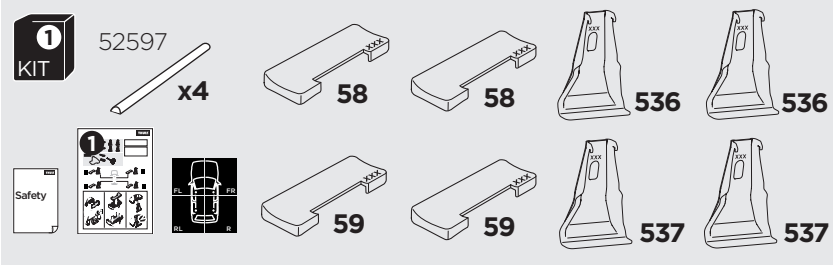

1

Kit 145317

ISUZU D-Max Crew Cab, 4-dr Pickup, 20-

ISO 11154-E

5562092001

Bring your life
thule.com

THULE WingBar Evo	THULE WingBar Edge	THULE WingBar	THULE SquareBar Evo	Evo X (scale)	Edge X (scale)
ISUZU D-Max Crew Cab, 4-dr Pickup, 20-				43,5	J

THULE ProBar Evo	THULE SlideBar Evo			X (mm/inch)	
ISUZU D-Max Crew Cab, 4-dr Pickup, 20-				1086 mm / 42 3/4"	

THULE WingBar Evo	THULE WingBar Edge	THULE WingBar	THULE SquareBar Evo	Evo Y (scale)	Edge Y (scale)
ISUZU D-Max Crew Cab, 4-dr Pickup, 20-				43,5	J

THULE ProBar Evo	THULE SlideBar Evo			Y (mm/inch)	
ISUZU D-Max Crew Cab, 4-dr Pickup, 20-				1086 mm / 42 3/4"	

	W (mm/inch)	Z (mm/inch)
ISUZU D-Max Crew Cab, 4-dr Pickup, 20-	800 mm / 31 1/2"	190 mm / 7 1/2"