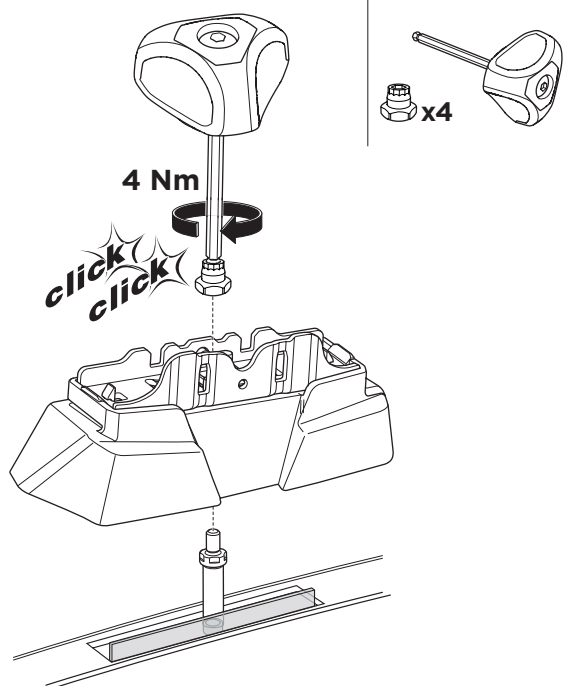

1

Kit 187140

MERCEDES EQE, 4-dr Sedan, 22-

ISO 11154-E

This kit is only for vehicles with fixpoint mounting.

3

4

5