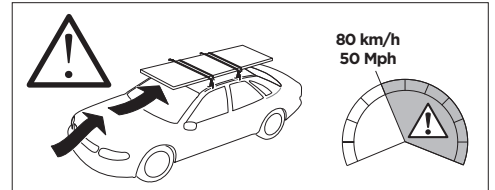

1

Kit 187140

MERCEDES EQE, 4-dr Sedan, 22-

ISO 11154-E

This kit is only for vehicles with fixpoint mounting.

3

4

5