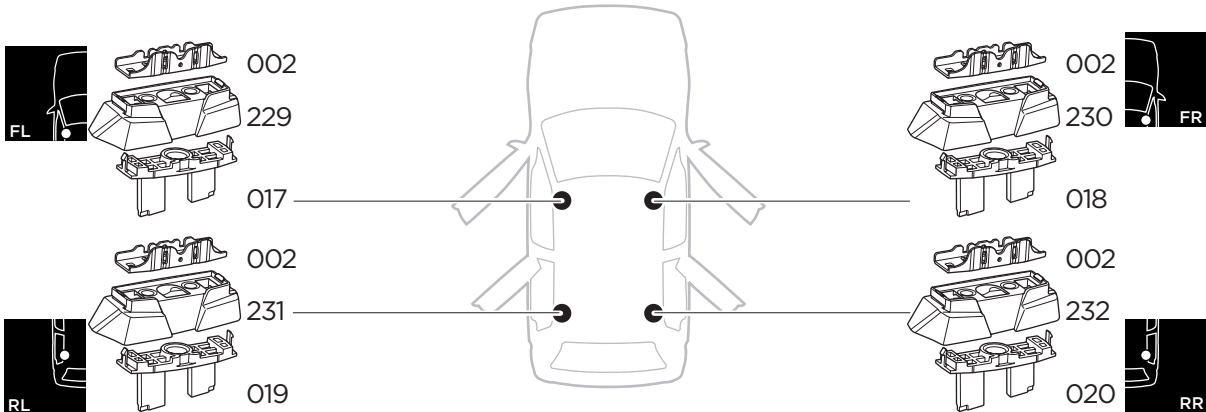

1

Kit 187140

MERCEDES EQE, 4-dr Sedan, 22-

ISO 11154-E

This kit is only for vehicles with fixpoint mounting.

3

4

5