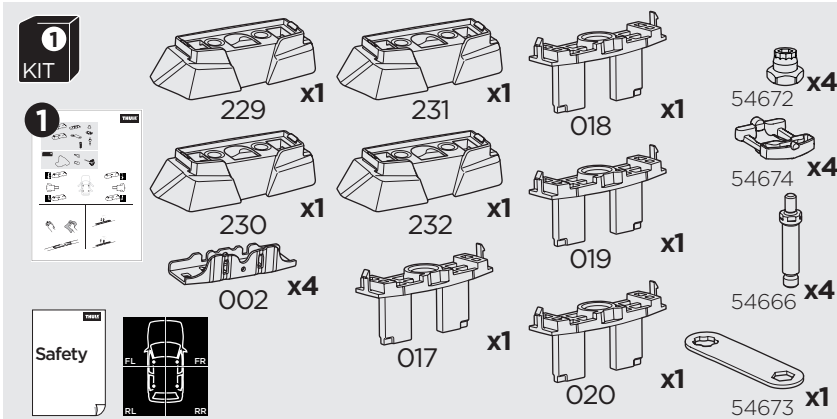

1

Kit 187140

MERCEDES EQE, 4-dr Sedan, 22-

ISO 11154-E

This kit is only for vehicles with fixpoint mounting.

3

4

5