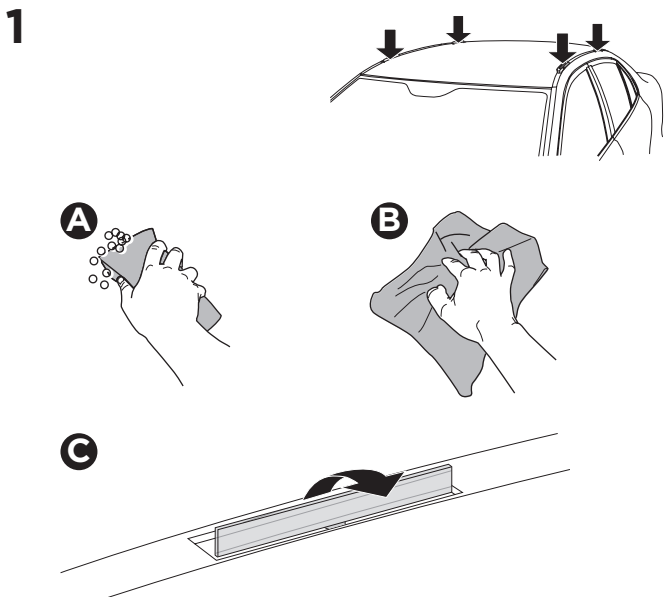

1

Kit 187140

MERCEDES EQE, 4-dr Sedan, 22-

ISO 11154-E

This kit is only for vehicles with fixpoint mounting.

3

4

5