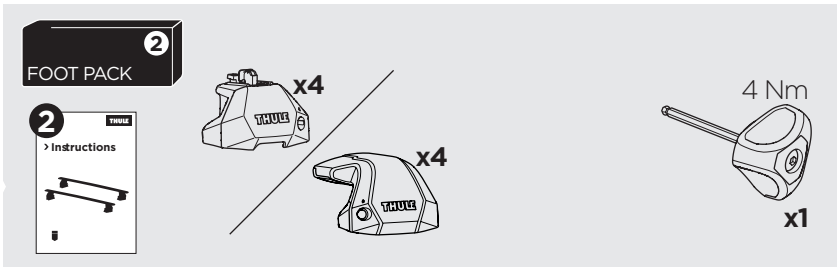

1

Kit 187140

MERCEDES EQE, 4-dr Sedan, 22-

ISO 11154-E

This kit is only for vehicles with fixpoint mounting.

3

4

5