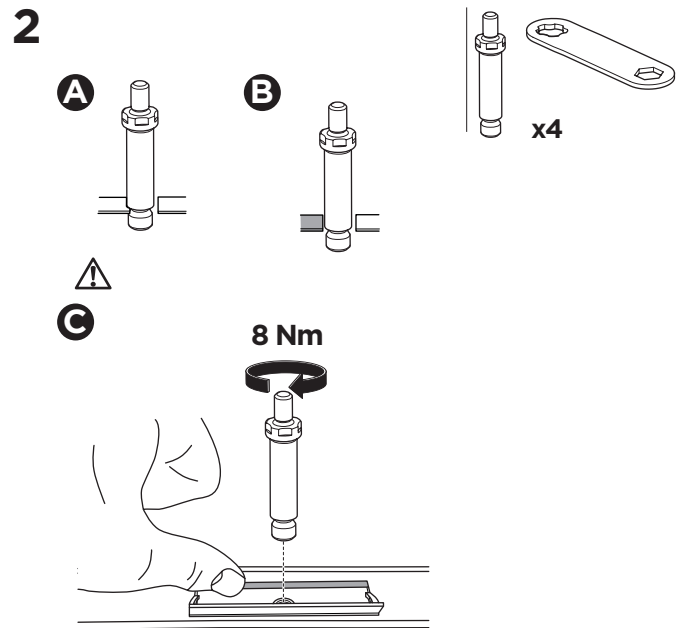

1

Kit 187140

MERCEDES EQE, 4-dr Sedan, 22-

ISO 11154-E

This kit is only for vehicles with fixpoint mounting.

3

4

5