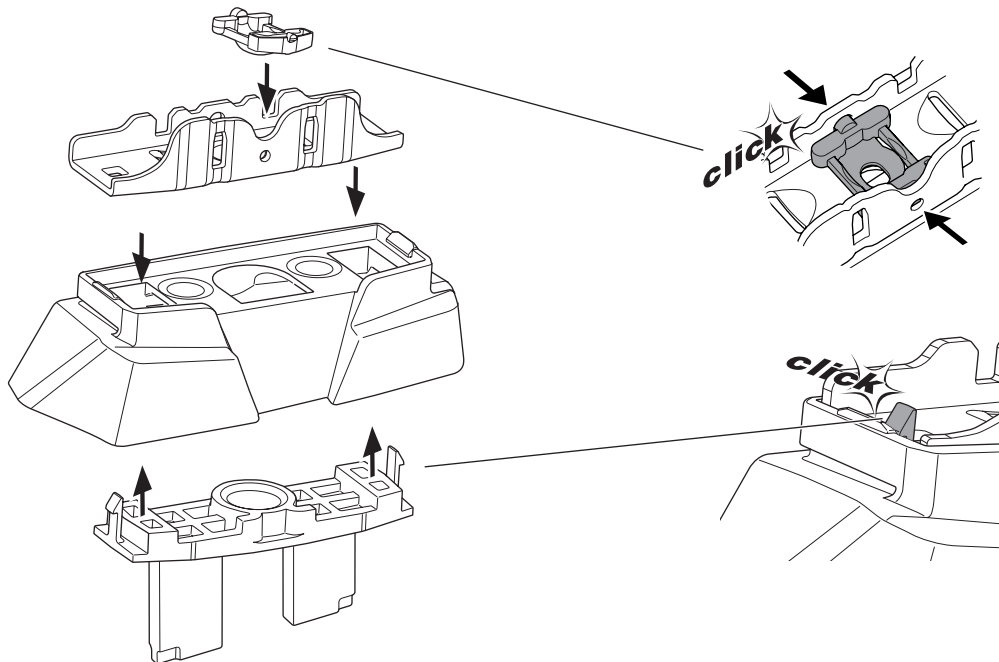

1

Kit 187140

MERCEDES EQE, 4-dr Sedan, 22-

ISO 11154-E

This kit is only for vehicles with fixpoint mounting.

3

4

5