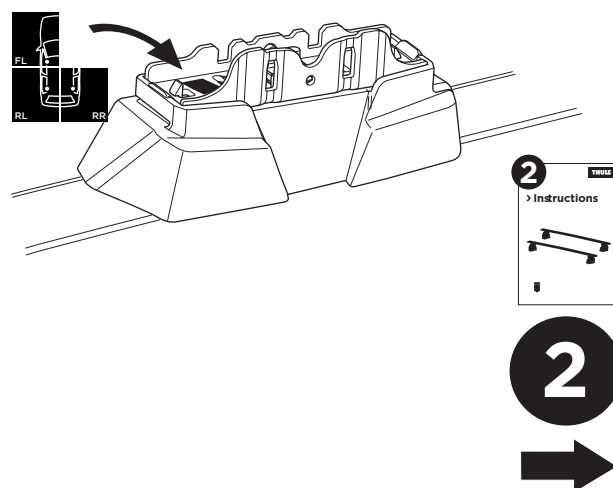

1

Kit 187140

MERCEDES EQE, 4-dr Sedan, 22-

ISO 11154-E

This kit is only for vehicles with fixpoint mounting.

3

4

5