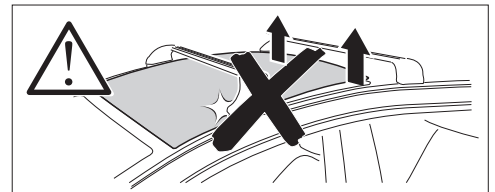

1

Kit 187140

MERCEDES EQE, 4-dr Sedan, 22-

ISO 11154-E

This kit is only for vehicles with fixpoint mounting.

3

4

5