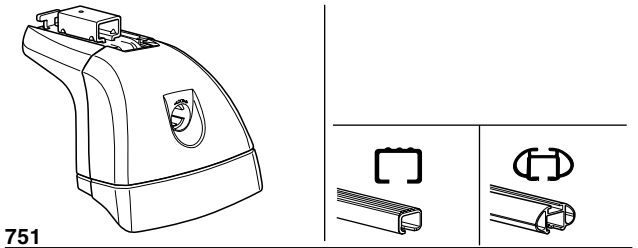

# Kit 3037

RENAULT Clio, 3-dr Hatchback, 06-

This Kit is only for vehicles with fixpoint mounting.

xx kg  
 xx lbs + 5 kg  
 11 lbs = **Max. 75kg**  
**Max. 165 lbs**

+ Kit XXXX

80 km/h 130 km/h  
 50 Mph 80 Mph  
 40 km/h 25 Mph  
**km/h Mph**

**A**

**B**

**C**

**07** x 2

**11** x 2

x 2

x 1

**50990**

40 mm x 2

x 2

6 mm x 1

x 1

**Kit**

1

x4

x4