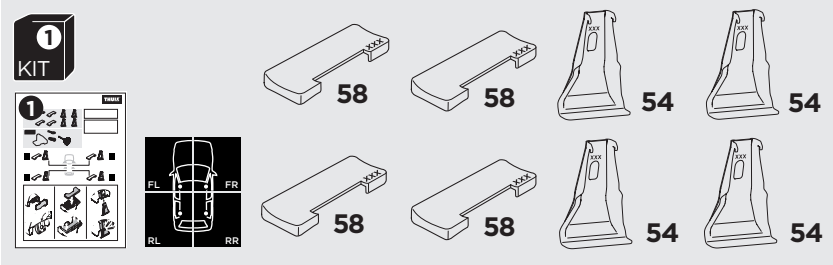

1

Kit 145003

TOYOTA Hilux, 4-dr Double Cab, 16-
TOYOTA Hilux, 4-dr Extra Cab, 16-

ISO 11154-E

THULE WingBar Evo	THULE WingBar Edge	THULE WingBar	THULE SquareBar Evo	Evo X (scale)	Edge X (scale)
TOYOTA Hilux, 4-dr Double Cab, 16-				40	Q
TOYOTA Hilux, 4-dr Extra Cab, 16-				40	Q

THULE ProBar Evo	THULE SlideBar Evo	X (mm/inch)
TOYOTA Hilux, 4-dr Double Cab, 16-		1051 mm / 41 3/8"
TOYOTA Hilux, 4-dr Extra Cab, 16-		1051 mm / 41 3/8"

THULE WingBar Evo	THULE WingBar Edge	THULE WingBar	THULE SquareBar Evo	Evo Y (scale)	Edge Y (scale)
TOYOTA Hilux, 4-dr Double Cab, 16-				40	Q
TOYOTA Hilux, 4-dr Extra Cab, 16-				40	Q

THULE ProBar Evo	THULE SlideBar Evo	Y (mm/inch)
TOYOTA Hilux, 4-dr Double Cab, 16-		1051 mm / 41 3/8"
TOYOTA Hilux, 4-dr Extra Cab, 16-		1051 mm / 41 3/8"

	W (mm/inch)	Z (mm/inch)
TOYOTA Hilux, 4-dr Double Cab, 16-	750 mm / 29 1/2"	300 mm / 11 3/4"
TOYOTA Hilux, 4-dr Extra Cab, 16-	700 mm / 27 1/2"	300 mm / 11 3/4"