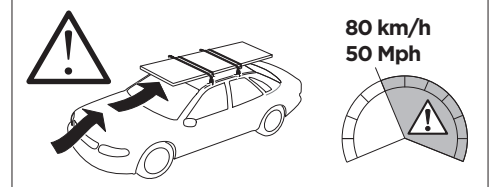

1

Kit 145003

TOYOTA Hilux, 4-dr Double Cab, 16-
TOYOTA Hilux, 4-dr Extra Cab, 16-

ISO 11154-E

THULE WingBar Evo	THULE WingBar Edge	THULE WingBar	THULE SquareBar Evo	Evo X (scale)	Edge X (scale)
TOYOTA Hilux, 4-dr Double Cab, 16-				40	Q
TOYOTA Hilux, 4-dr Extra Cab, 16-				40	Q

THULE ProBar Evo	THULE SlideBar Evo	X (mm/inch)
TOYOTA Hilux, 4-dr Double Cab, 16-		1051 mm / 41 3/8"
TOYOTA Hilux, 4-dr Extra Cab, 16-		1051 mm / 41 3/8"

THULE WingBar Evo	THULE WingBar Edge	THULE WingBar	THULE SquareBar Evo	Evo Y (scale)	Edge Y (scale)
TOYOTA Hilux, 4-dr Double Cab, 16-				40	Q
TOYOTA Hilux, 4-dr Extra Cab, 16-				40	Q

THULE ProBar Evo	THULE SlideBar Evo	Y (mm/inch)
TOYOTA Hilux, 4-dr Double Cab, 16-		1051 mm / 41 3/8"
TOYOTA Hilux, 4-dr Extra Cab, 16-		1051 mm / 41 3/8"

	W (mm/inch)	Z (mm/inch)
TOYOTA Hilux, 4-dr Double Cab, 16-	750 mm / 29 1/2"	300 mm / 11 3/4"
TOYOTA Hilux, 4-dr Extra Cab, 16-	700 mm / 27 1/2"	300 mm / 11 3/4"