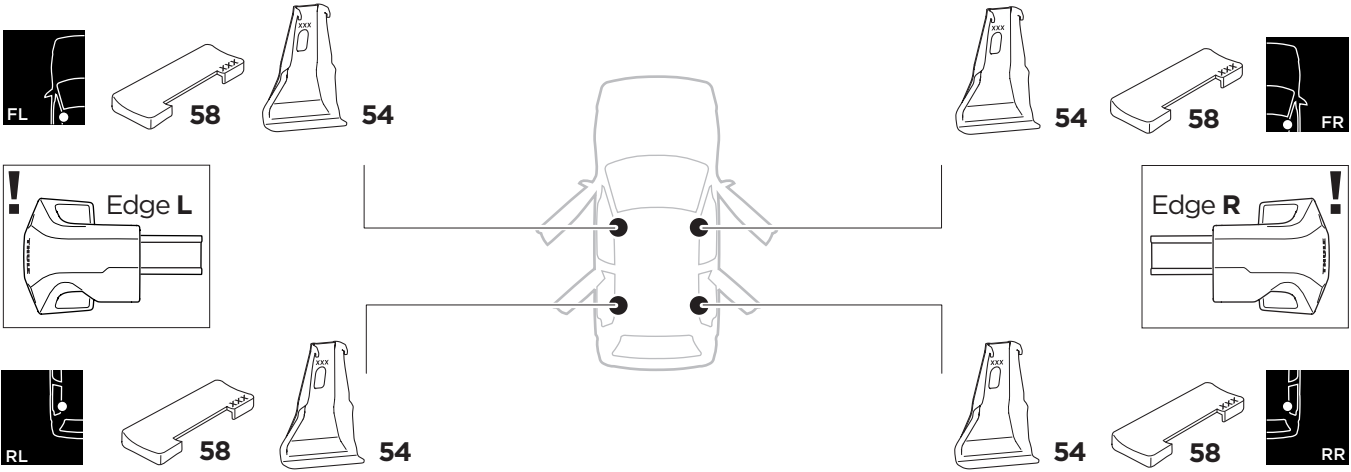

1

Kit 145003

TOYOTA Hilux, 4-dr Double Cab, 16-
TOYOTA Hilux, 4-dr Extra Cab, 16-

ISO 11154-E

THULE WingBar Evo	THULE WingBar Edge	THULE WingBar	THULE SquareBar Evo	Evo X (scale)	Edge X (scale)
TOYOTA Hilux, 4-dr Double Cab, 16-				40	Q
TOYOTA Hilux, 4-dr Extra Cab, 16-				40	Q

THULE ProBar Evo	THULE SlideBar Evo	X (mm/inch)
TOYOTA Hilux, 4-dr Double Cab, 16-		1051 mm / 41 3/8"
TOYOTA Hilux, 4-dr Extra Cab, 16-		1051 mm / 41 3/8"

THULE WingBar Evo	THULE WingBar Edge	THULE WingBar	THULE SquareBar Evo	Evo Y (scale)	Edge Y (scale)
TOYOTA Hilux, 4-dr Double Cab, 16-				40	Q
TOYOTA Hilux, 4-dr Extra Cab, 16-				40	Q

THULE ProBar Evo	THULE SlideBar Evo	Y (mm/inch)
TOYOTA Hilux, 4-dr Double Cab, 16-		1051 mm / 41 3/8"
TOYOTA Hilux, 4-dr Extra Cab, 16-		1051 mm / 41 3/8"

	W (mm/inch)	Z (mm/inch)
TOYOTA Hilux, 4-dr Double Cab, 16-	750 mm / 29 1/2"	300 mm / 11 3/4"
TOYOTA Hilux, 4-dr Extra Cab, 16-	700 mm / 27 1/2"	300 mm / 11 3/4"