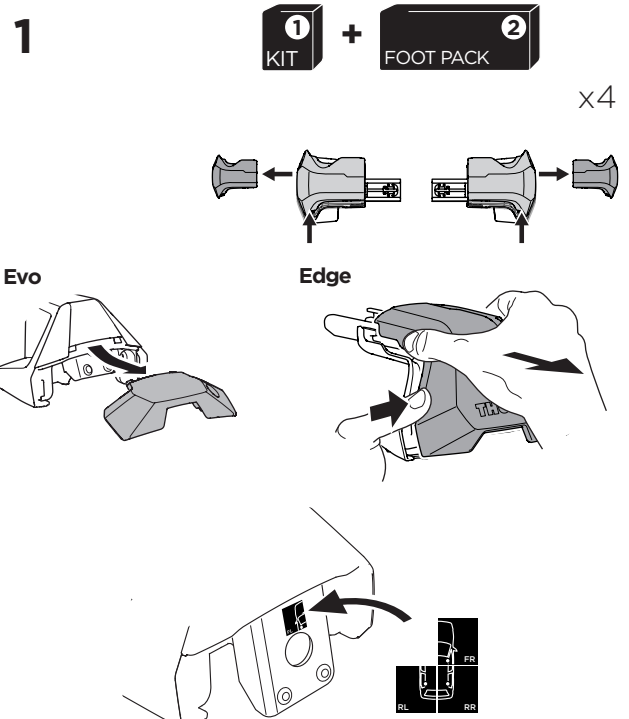

1

Kit 145003

TOYOTA Hilux, 4-dr Double Cab, 16-
TOYOTA Hilux, 4-dr Extra Cab, 16-

ISO 11154-E

THULE WingBar Evo	THULE WingBar Edge	THULE WingBar	THULE SquareBar Evo	Evo X (scale)	Edge X (scale)
TOYOTA Hilux, 4-dr Double Cab, 16-				40	Q
TOYOTA Hilux, 4-dr Extra Cab, 16-				40	Q

THULE ProBar Evo	THULE SlideBar Evo	X (mm/inch)
TOYOTA Hilux, 4-dr Double Cab, 16-		1051 mm / 41 3/8"
TOYOTA Hilux, 4-dr Extra Cab, 16-		1051 mm / 41 3/8"

THULE WingBar Evo	THULE WingBar Edge	THULE WingBar	THULE SquareBar Evo	Evo Y (scale)	Edge Y (scale)
TOYOTA Hilux, 4-dr Double Cab, 16-				40	Q
TOYOTA Hilux, 4-dr Extra Cab, 16-				40	Q

THULE ProBar Evo	THULE SlideBar Evo	Y (mm/inch)
TOYOTA Hilux, 4-dr Double Cab, 16-		1051 mm / 41 3/8"
TOYOTA Hilux, 4-dr Extra Cab, 16-		1051 mm / 41 3/8"

	W (mm/inch)	Z (mm/inch)
TOYOTA Hilux, 4-dr Double Cab, 16-	750 mm / 29 1/2"	300 mm / 11 3/4"
TOYOTA Hilux, 4-dr Extra Cab, 16-	700 mm / 27 1/2"	300 mm / 11 3/4"