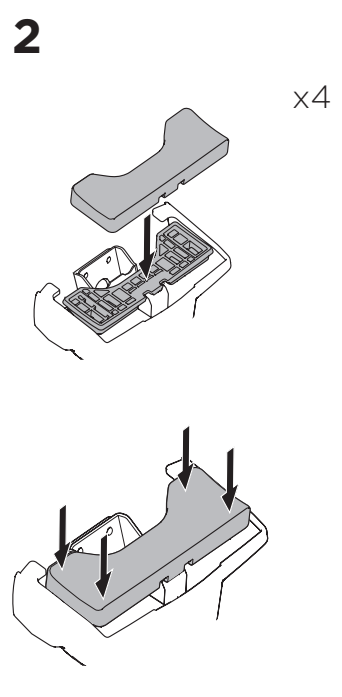

1

Kit 145062

HYUNDAI Tucson, 5-dr SUV, 15-

ISO 11154-E

THULE WingBar Evo	THULE WingBar Edge	THULE WingBar	THULE SquareBar Evo	Evo X (scale)	Edge X (scale)
HYUNDAI Tucson, 5-dr SUV, 15-				45	G

THULE ProBar Evo	THULE SlideBar Evo	X (mm/inch)		
HYUNDAI Tucson, 5-dr SUV, 15-		1101 mm / 43 3/8"		

THULE WingBar Evo	THULE WingBar Edge	THULE WingBar	THULE SquareBar Evo	Evo Y (scale)	Edge Y (scale)
HYUNDAI Tucson, 5-dr SUV, 15-				42	M

THULE ProBar Evo	THULE SlideBar Evo	Y (mm/inch)		
HYUNDAI Tucson, 5-dr SUV, 15-		1071 mm / 42 1/8"		

	W (mm/inch)	Z (mm/inch)
HYUNDAI Tucson, 5-dr SUV, 15-	700 mm / 27 1/2"	300 mm / 11 3/4"