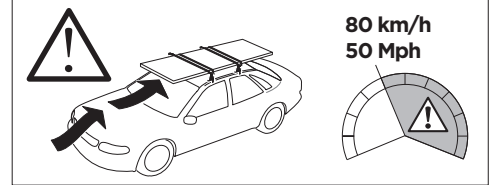

1

Kit 145179

CHEVROLET Colorado, 4-dr Crew Cab, 15-
 GMC Canyon, 4-dr Crew Cab, 15-
 HOLDEN Colorado, 4-dr Crew Cab, 12-20
 ISUZU D-Max, 4-dr Crew Cab, 12-20

ISO 11154-E

THULE WingBar Evo THULE WingBar Edge THULE WingBar THULE SquareBar Evo	Evo X (scale)	Edge X (scale)
CHEVROLET Colorado , 4-dr Crew Cab, 15-	42	M
GMC Canyon , 4-dr Crew Cab, 15-	42	M
HOLDEN Colorado , 4-dr Crew Cab, 12-20	42	M
ISUZU D-Max , 4-dr Crew Cab, 12-20	42	M