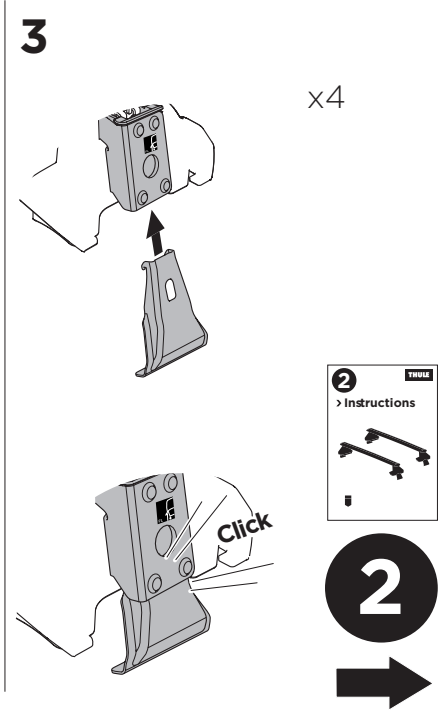

1

Kit 145179

CHEVROLET Colorado, 4-dr Crew Cab, 15-
 GMC Canyon, 4-dr Crew Cab, 15-
 HOLDEN Colorado, 4-dr Crew Cab, 12-20
 ISUZU D-Max, 4-dr Crew Cab, 12-20

ISO 11154-E

THULE WingBar Evo THULE WingBar Edge THULE WingBar THULE SquareBar Evo	Evo X (scale)	Edge X (scale)
CHEVROLET Colorado , 4-dr Crew Cab, 15-	42	M
GMC Canyon , 4-dr Crew Cab, 15-	42	M
HOLDEN Colorado , 4-dr Crew Cab, 12-20	42	M
ISUZU D-Max , 4-dr Crew Cab, 12-20	42	M

THULE ProBar Evo THULE SlideBar Evo	X (mm/inch)
CHEVROLET Colorado , 4-dr Crew Cab, 15-	1071 mm / 42 1/8"
GMC Canyon , 4-dr Crew Cab, 15-	1071 mm / 42 1/8"
HOLDEN Colorado , 4-dr Crew Cab, 12-20	1071 mm / 42 1/8"
ISUZU D-Max , 4-dr Crew Cab, 12-20	1071 mm / 42 1/8"