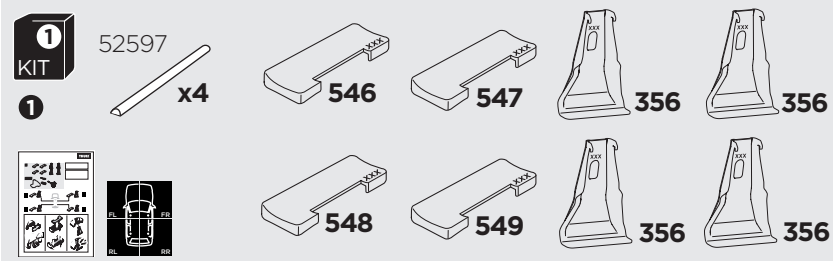

1

Kit 145179

CHEVROLET Colorado, 4-dr Crew Cab, 15-
 GMC Canyon, 4-dr Crew Cab, 15-
 HOLDEN Colorado, 4-dr Crew Cab, 12-20
 ISUZU D-Max, 4-dr Crew Cab, 12-20

ISO 11154-E

THULE WingBar Evo THULE WingBar Edge THULE WingBar THULE SquareBar Evo	Evo X (scale)	Edge X (scale)
CHEVROLET Colorado , 4-dr Crew Cab, 15-	42	M
GMC Canyon , 4-dr Crew Cab, 15-	42	M
HOLDEN Colorado , 4-dr Crew Cab, 12-20	42	M
ISUZU D-Max , 4-dr Crew Cab, 12-20	42	M

THULE ProBar Evo THULE SlideBar Evo	X (mm/inch)
CHEVROLET Colorado , 4-dr Crew Cab, 15-	1071 mm / 42 1/8"
GMC Canyon , 4-dr Crew Cab, 15-	1071 mm / 42 1/8"
HOLDEN Colorado , 4-dr Crew Cab, 12-20	1071 mm / 42 1/8"
ISUZU D-Max , 4-dr Crew Cab, 12-20	1071 mm / 42 1/8"

THULE WingBar Evo THULE WingBar Edge THULE WingBar THULE SquareBar Evo	Evo Y (scale)	Edge Y (scale)
CHEVROLET Colorado , 4-dr Crew Cab, 15-	41,5	N
GMC Canyon , 4-dr Crew Cab, 15-	41,5	N
HOLDEN Colorado , 4-dr Crew Cab, 12-20	41,5	N
ISUZU D-Max , 4-dr Crew Cab, 12-20	41,5	N

	W (mm/inch)	Z (mm/inch)
CHEVROLET Colorado , 4-dr Crew Cab, 15-	700 mm / 27 1/2"	300 mm / 11 3/4"
GMC Canyon , 4-dr Crew Cab, 15-	700 mm / 27 1/2"	300 mm / 11 3/4"
HOLDEN Colorado , 4-dr Crew Cab, 12-20	700 mm / 27 1/2"	300 mm / 11 3/4"
ISUZU D-Max , 4-dr Crew Cab, 12-20	700 mm / 27 1/2"	300 mm / 11 3/4"