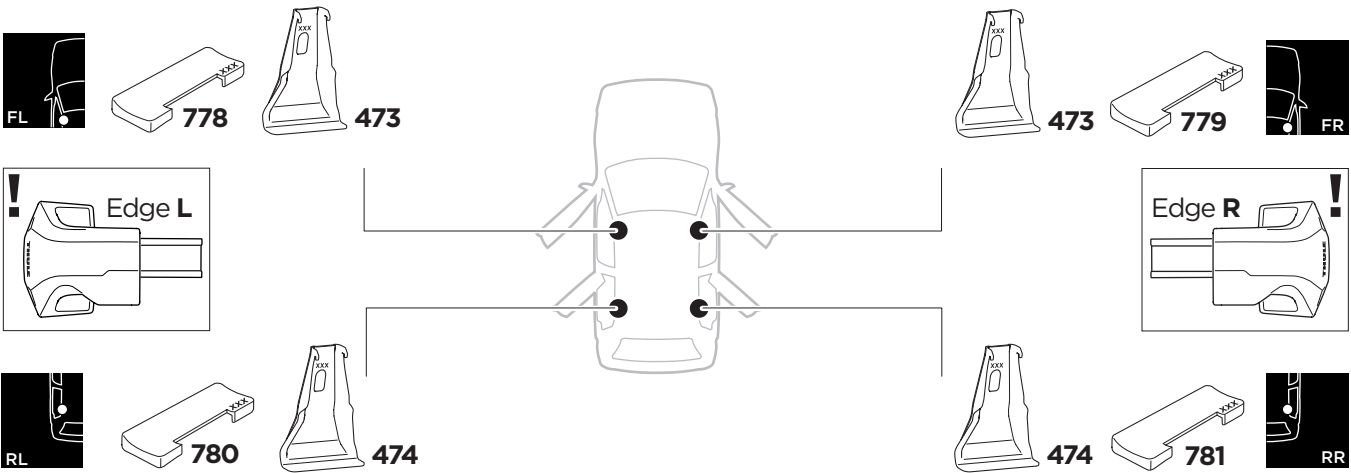

1

Kit 145274

HONDA Fit (Mk.IV), 5-dr Hatchback, 20-
HONDA Jazz (Mk.IV), 5-dr Hatchback, 20-

ISO 11154-E

THULE WingBar Evo	THULE WingBar Edge	THULE WingBar	THULE SquareBar Evo	Evo X (scale)	Edge X (scale)
HONDA Fit (Mk.IV), 5-dr Hatchback, 20-				31,5	P
HONDA Jazz (Mk.IV), 5-dr Hatchback, 20-				31,5	P

THULE ProBar Evo	THULE SlideBar Evo	X (mm/inch)
HONDA Fit (Mk.IV), 5-dr Hatchback, 20-		966 mm / 38"
HONDA Jazz (Mk.IV), 5-dr Hatchback, 20-		966 mm / 38"

THULE WingBar Evo	THULE WingBar Edge	THULE WingBar	THULE SquareBar Evo	Evo Y (scale)	Edge Y (scale)
HONDA Fit (Mk.IV), 5-dr Hatchback, 20-				23	O
HONDA Jazz (Mk.IV), 5-dr Hatchback, 20-				23	O

THULE ProBar Evo	THULE SlideBar Evo	Y (mm/inch)
HONDA Fit (Mk.IV), 5-dr Hatchback, 20-		881 mm / 34 5/8"
HONDA Jazz (Mk.IV), 5-dr Hatchback, 20-		881 mm / 34 5/8"

	W (mm/inch)	Z (mm/inch)
HONDA Fit (Mk.IV), 5-dr Hatchback, 20-	665 mm / 26 1/8"	355 mm / 14"
HONDA Jazz (Mk.IV), 5-dr Hatchback, 20-	665 mm / 26 1/8"	355 mm / 14"