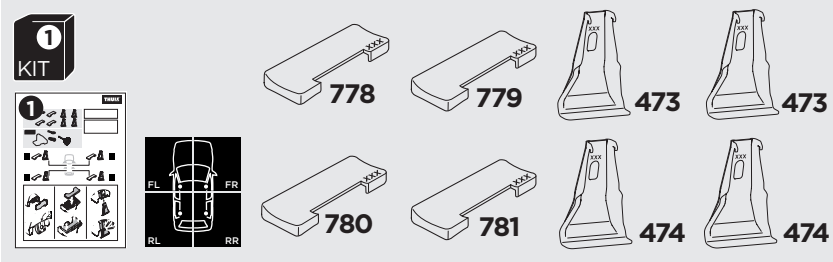

1

Kit 145274

HONDA Fit (Mk.IV), 5-dr Hatchback, 20-
HONDA Jazz (Mk.IV), 5-dr Hatchback, 20-

ISO 11154-E

THULE WingBar Evo	THULE WingBar Edge	THULE WingBar	THULE SquareBar Evo	Evo X (scale)	Edge X (scale)
HONDA Fit (Mk.IV), 5-dr Hatchback, 20-				31,5	P
HONDA Jazz (Mk.IV), 5-dr Hatchback, 20-				31,5	P

THULE ProBar Evo	THULE SlideBar Evo	X (mm/inch)
HONDA Fit (Mk.IV), 5-dr Hatchback, 20-		966 mm / 38"
HONDA Jazz (Mk.IV), 5-dr Hatchback, 20-		966 mm / 38"

THULE WingBar Evo	THULE WingBar Edge	THULE WingBar	THULE SquareBar Evo	Evo Y (scale)	Edge Y (scale)
HONDA Fit (Mk.IV), 5-dr Hatchback, 20-				23	O
HONDA Jazz (Mk.IV), 5-dr Hatchback, 20-				23	O

THULE ProBar Evo	THULE SlideBar Evo	Y (mm/inch)
HONDA Fit (Mk.IV), 5-dr Hatchback, 20-		881 mm / 34 5/8"
HONDA Jazz (Mk.IV), 5-dr Hatchback, 20-		881 mm / 34 5/8"

	W (mm/inch)	Z (mm/inch)
HONDA Fit (Mk.IV), 5-dr Hatchback, 20-	665 mm / 26 1/8"	355 mm / 14"
HONDA Jazz (Mk.IV), 5-dr Hatchback, 20-	665 mm / 26 1/8"	355 mm / 14"