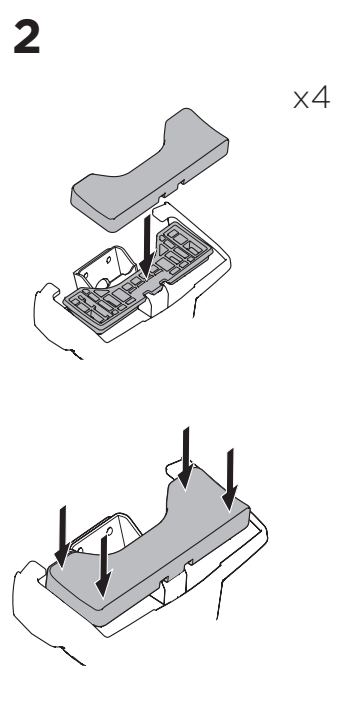

1

Kit 145274

HONDA Fit (Mk.IV), 5-dr Hatchback, 20-
HONDA Jazz (Mk.IV), 5-dr Hatchback, 20-

ISO 11154-E

THULE WingBar Evo	THULE WingBar Edge	THULE WingBar	THULE SquareBar Evo	Evo X (scale)	Edge X (scale)
HONDA Fit (Mk.IV), 5-dr Hatchback, 20-				31,5	P
HONDA Jazz (Mk.IV), 5-dr Hatchback, 20-				31,5	P

THULE ProBar Evo	THULE SlideBar Evo	X (mm/inch)
HONDA Fit (Mk.IV), 5-dr Hatchback, 20-		966 mm / 38"
HONDA Jazz (Mk.IV), 5-dr Hatchback, 20-		966 mm / 38"

THULE WingBar Evo	THULE WingBar Edge	THULE WingBar	THULE SquareBar Evo	Evo Y (scale)	Edge Y (scale)
HONDA Fit (Mk.IV), 5-dr Hatchback, 20-				23	O
HONDA Jazz (Mk.IV), 5-dr Hatchback, 20-				23	O

THULE ProBar Evo	THULE SlideBar Evo	Y (mm/inch)
HONDA Fit (Mk.IV), 5-dr Hatchback, 20-		881 mm / 34 5/8"
HONDA Jazz (Mk.IV), 5-dr Hatchback, 20-		881 mm / 34 5/8"

	W (mm/inch)	Z (mm/inch)
HONDA Fit (Mk.IV), 5-dr Hatchback, 20-	665 mm / 26 1/8"	355 mm / 14"
HONDA Jazz (Mk.IV), 5-dr Hatchback, 20-	665 mm / 26 1/8"	355 mm / 14"