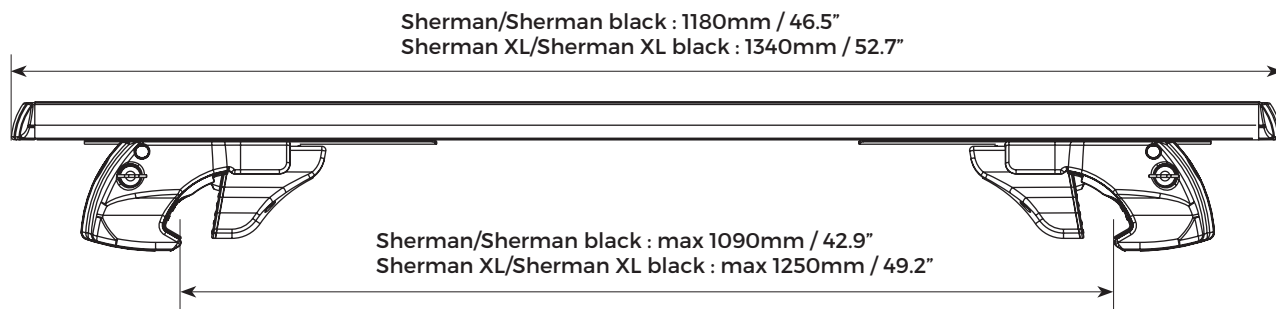

SHERMAN SHERMAN BLACK

COMPLIANT WITH
DIN 75302:1991

CITY CRASH
TESTED ✓

IT) Barra da tetto in alluminio per veicoli con raised rails dotata di sistema antifurto. Fornita interamente montata insieme agli strumenti necessari per un'installazione rapida e semplice.

EN) Aluminium roof bars for cars with raised rails, equipped with antitheft system, completely mounted, along with all required tools for a quick and easy installation.

IT) Verificare la compatibilità con il proprio veicolo su www.menabocaraccessories.com
EN) Check the compatibility with your vehicle on www.menabocaraccessories.com

Sherman	Art. 000095900000
Sherman black	Art. 000122800000
Sherman XL	Art. 000094700000
Sherman XL black	Art. 000122900000

Art.	Sherman	000095900000
	Sherman black	000122800000
	Sherman XL	000094700000
	Sherman XL black	000122900000
	Sherman Sherman Black	3,3kg / 7.3lb
	Sherman XL Sherman XL Black	3.5kg / 7.7lb
Materiale Material Matière	Alluminio Aluminium Aluminio	
 MAX LOAD	max 90kg/198lb	
	✓	

Mod.	SHERMAN	SHERMAN BLACK	SHERMAN XL	SHERMAN XL BLACK
Art.N°	000095900000	000122800000	000094700000	000122900000
	L x W x H : 120x14x7,5cm / 47.2x5.5x3"	L x W x H : 120x14x7,5cm / 47.2x5.5x3"	L x W x H : 136x14x7,5cm / 53.5x5.5x3"	L x W x H : 136x14x7,5cm / 53.5x5.5x3"
	 3,7kg / 8.1lb	 3,7kg / 8.1lb	 3,9kg / 8.6lb	 3,9kg / 8.6lb
	L x W x H : 121x26x31cm / 47.6x10.2x12.2"	L x W x H : 121x26x31cm / 47.6x10.2x12.2"	L x W x H : 137x26x31cm / 53.9x10.2x12.2"	L x W x H : 137x26x31cm / 53.9x10.2x12.2"
	 23,8kg / 52.5lb	 23,8kg / 52.5lb	 24,7kg / 54.5lb	 24,7kg / 54.5lb
	Pz : 6	Pz : 6	Pz : 6	Pz : 6
	L x W x H : 121x80x170cm / 47.2x31.5x66.9"	L x W x H : 121x80x170cm / 47.2x31.5x66.9"	L x W x H : 137x80x170cm / 53.9x31.5x66.9"	L x W x H : 137x80x170cm / 53.9x31.5x66.9"
	 378kg / 833.3lb	 378kg / 833.3lb	 392kg / 863.1lb	 392kg / 863.1lb
	Pz : 90	Pz : 90	Pz : 90	Pz : 90
Ean-13	 8 003168 031550	 8 003168 046387	 8 003168 031697	 8 003168 046394