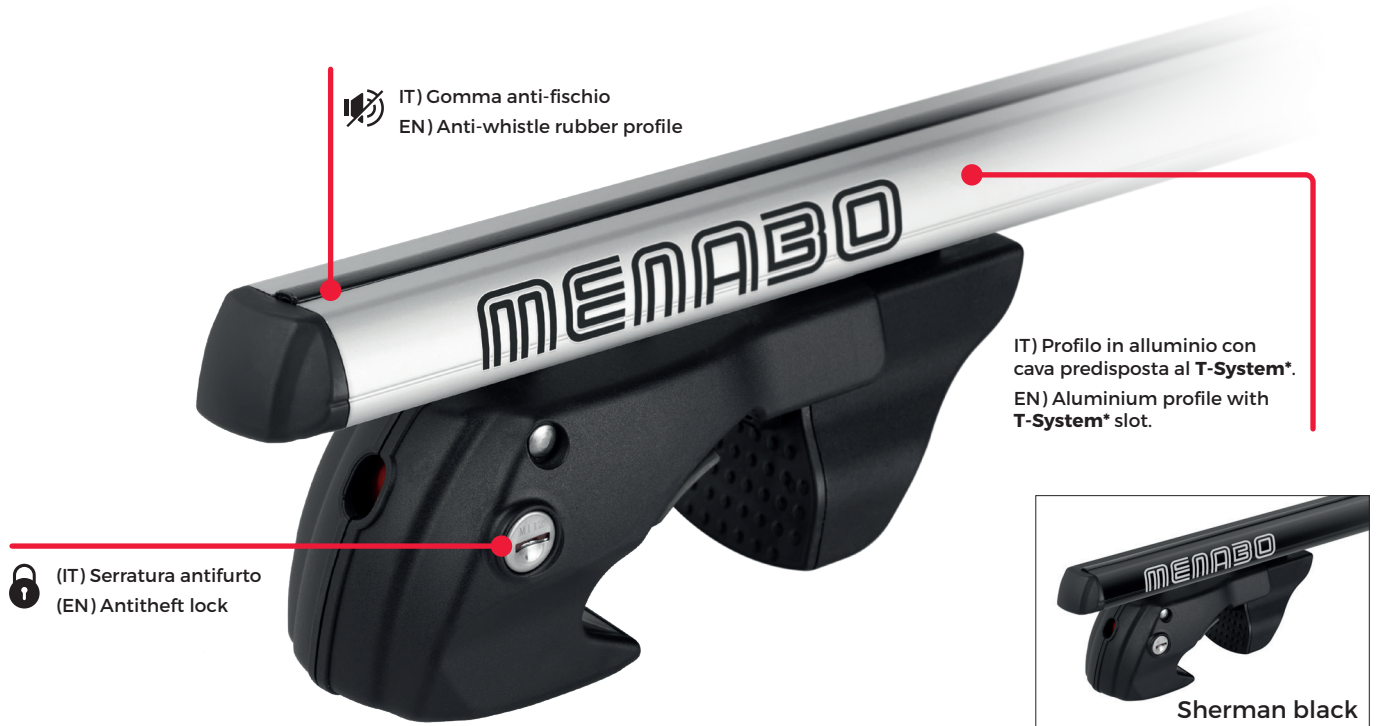

SHERMAN SHERMAN BLACK

COMPLIANT WITH
DIN 75302:1991

CITY CRASH
TESTED ✓

IT) Barra da tetto in alluminio per veicoli con raised rails dotata di sistema antifurto. Fornita interamente montata insieme agli strumenti necessari per un'installazione rapida e semplice.

EN) Aluminium roof bars for cars with raised rails, equipped with antitheft system, completely mounted, along with all required tools for a quick and easy installation.

IT) Verificare la compatibilità con il proprio veicolo su www.menabocaraccessories.com
EN) Check the compatibility with your vehicle on www.menabocaraccessories.com

Sherman	Art. 000095900000
Sherman black	Art. 000122800000
Sherman XL	Art. 000094700000
Sherman XL black	Art. 000122900000

Art.	Sherman	000095900000
	Sherman black	000122800000
	Sherman XL	000094700000
	Sherman XL black	000122900000
	Sherman Sherman Black	3,3kg / 7.3lb
	Sherman XL Sherman XL Black	3.5kg / 7.7lb
Materiale Material Matière	Alluminio Aluminium Aluminio	
 MAX LOAD	max 90kg/198lb	
	✓	