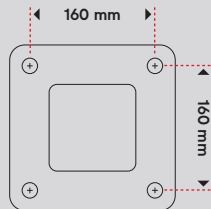

# Specification

**Dimension:**

**1494x220x220mm**

Hole pattern footplate CC160mm:

**Weight:**

**7320g**

**Material:**

**Powder coated aluminum**