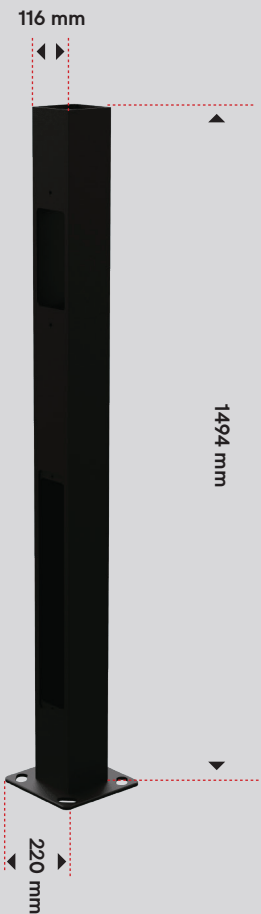

# DEFA Power Pole

Item.no: 715009

# Specification

**Dimension:**

**1494x220x220mm**

Hole pattern footplate CC160mm:

**Weight:**

**7320g**

**Material:**

**Powder coated aluminum**