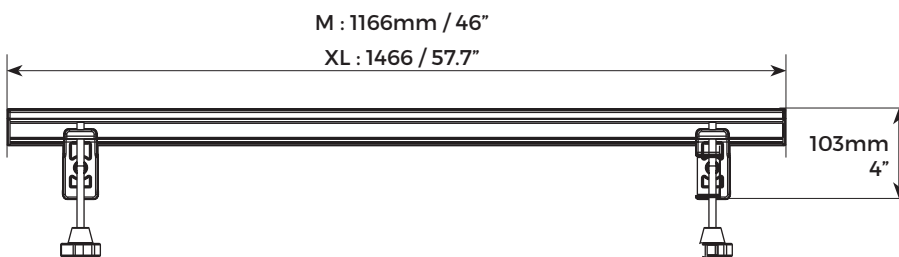

IT) Supporto in alluminio per barre trasversali per pickup.  
Installazione rapida semplice.

EN) Aluminium support for the truck bed crossbars.  
Quick and easy assembly.

M : Art.000124900000  
XL : Art.000128100000

Art.N°	000124900000	000128100000
 W L H	120x12,5x7,5cm / 47.2x5x3"	150x12,5x7,5cm / 59x5x3"
L x W x H	 7,1kg / 15,65lb	 9,1kg / 20lb
 L W H	120x80x90cm / 47.2x31.5x35.4"	150x80x90cm / 59x31.5x35.4"
L x W x H	 448kg / 987.6lb	 568kg / 1252lb
	Pz:60	Pz:60
Ean-13	 8 003168 046981	 8 003168 048572