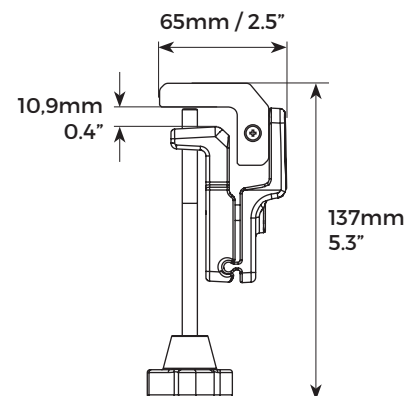

IT) Supporto in alluminio per barre trasversali per pickup.  
Installazione rapida semplice.

EN) Aluminium support for the truck bed crossbars.  
Quick and easy assembly.

M : Art.000124900000  
XL : Art.000128100000

Art.N°	000124900000	000128100000
 W L H	120x12,5x7,5cm / 47.2x5x3"	150x12,5x7,5cm / 59x5x3"
L x W x H	 7,1kg / 15,65lb	 9,1kg / 20lb
 L W H	120x80x90cm / 47.2x31.5x35.4"	150x80x90cm / 59x31.5x35.4"
L x W x H	 448kg / 987.6lb	 568kg / 1252lb
	Pz:60	Pz:60
Ean-13	 8 003168 046981	 8 003168 048572