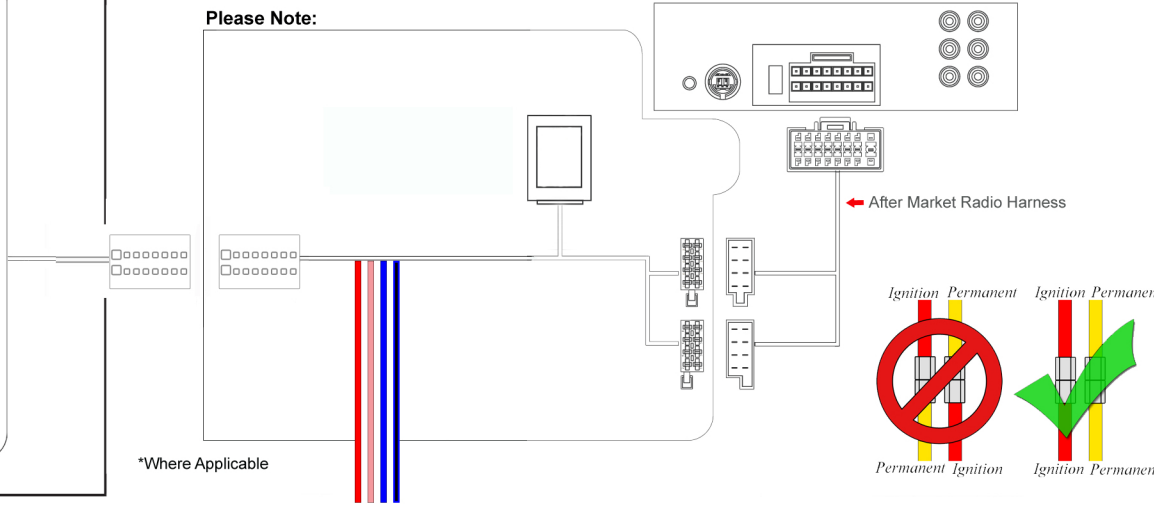

Installation Guide

Part No: CT53-MZ01

MAZDA Active System Adaptor

Vehicle Compatibility:

Mazda 3	2003 - 2015
Mazda 5	2005 - 2015
Mazda 6	2002 - 2015
Mazda Miata	2006 - 2015
Mazda MX-5	2006 - 2015
Mazda Premacy	2005 - 2015
Mazda RX-8	2003 - 2015

Red wire - Connect to Ignition live from car

Pink Wire - Mute (connect to hands free kit 'mute' if fitted)

Blue Wire - Connect to blue 'Amp On Remote' connection coming from aftermarket radio

Blue / Black stripe Wire - Aftermarket amplifier remote out, provided for connection to additional aftermarket remote if fitted (not required for factory Amplifier)