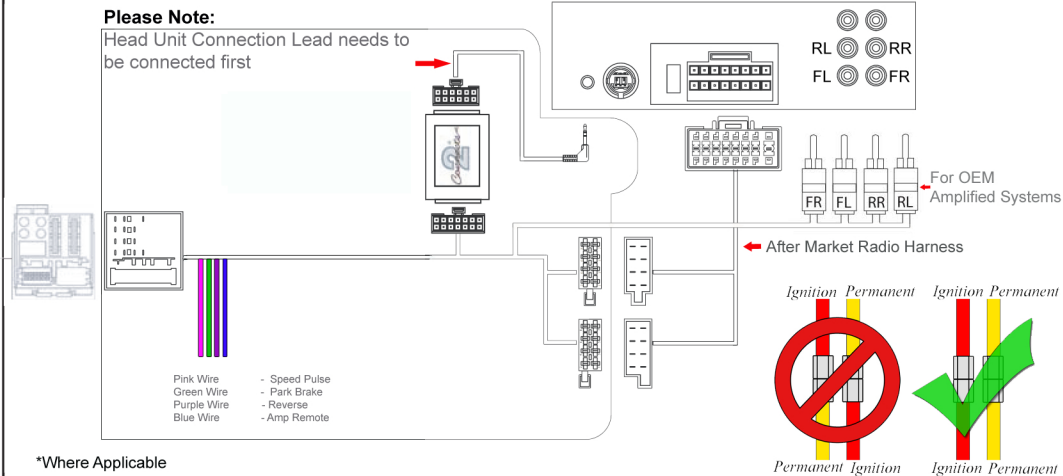

Installation Guide

Part No: CTSAD002.2 Audi Can-Bus Steering Wheel Control Interface

Vehicle Compatibility:

Vehicles fitted with Concert, Chorus Symphony Head Units
 Also maintains amplified Bose Systems.

QuadLock Connector

A3	2003>
A4	2001>
A6	2004>
TT	2003>

Steering Wheel Control Functions

* Note All Dates are guide lines only as specifications of vehicles change