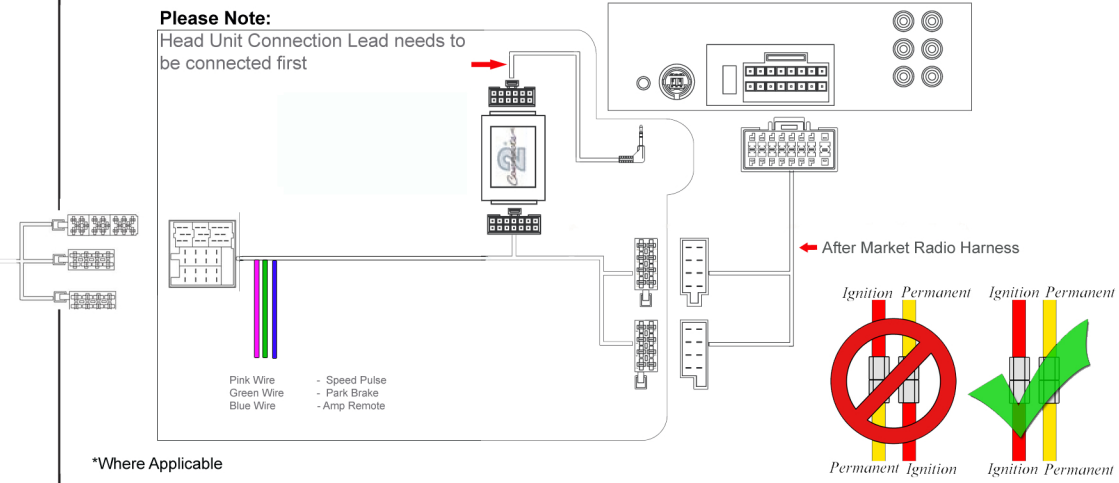

# Installation Guide

Part No: CTSHY004.2 Hyundai Steering Wheel Control Interface

## Steering Wheel Control Functions

\* Note All Dates are guide lines only as specifications of vehicles change