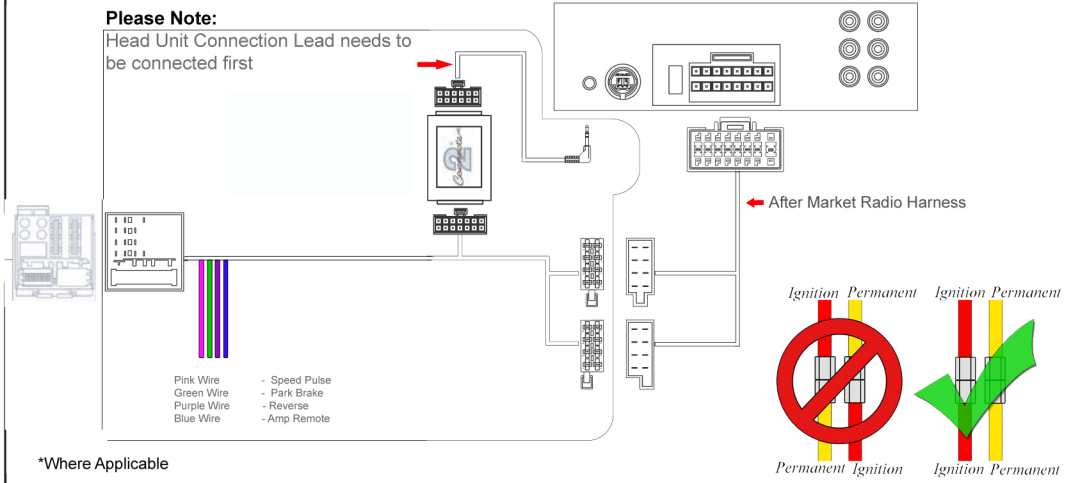

Installation Guide

Part No: CTSP0002.2 Porsche Can-Bus Steering Wheel Control Interface

Vehicle Compatibility:

Porsche Cayenne

2007 - 2010

Vehicles with Quadlock Connector

Steering Wheel Control Functions

* Note All Dates are guide lines only as specifications of vehicles change