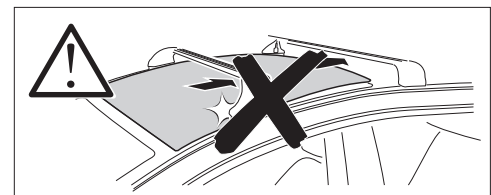

1

Kit 186194

VOLKSWAGEN Passat Variant (B9), 5-dr Estate, 24-

ISO 11154-E

This kit is only for vehicles with flush railing.

1 KIT
Safety

011 x4   050 x4   007 x4   Spare Part 54201 x4

i2 = Max: 75 kg / 165 lbs

Max 130 km/h / 80 Mph

2 FOOT PACK
Instructions

4 Nm x1

80 km/h / 50 Mph