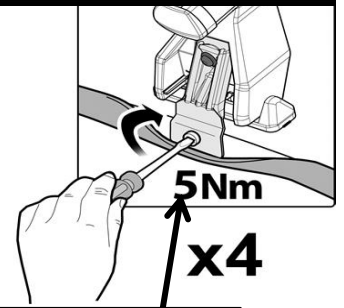

MANUFACTURER	MODEL CAR	DOORS	MODEL YEAR
ALFA ROMEO	Giulia	4	16>
AUDI	A3/S3 (8V) Sedan	4	13>20
AUDI	A4 (B9/8W)	4	15>19
AUDI	A4 (B9/8W)	4	19>
FORD	Mondeo III Liftback	5	07>14
FORD	Mondeo III Wagon	5	07>10
FORD	Mondeo III Wagon	5	10>14
PEUGEOT	208	5	15>19
SEAT	Ibiza IV	5	08>17
ŠKODA	Fabia III (NJ) (No tetto in vetro / No glass sunroof)	5	15>
ŠKODA	Octavia III (5E)	4	13>
ŠKODA	Rapid (NH1) Spaceback	5	13>
VOLKSWAGEN	Golf VII (5G)	5	12>19

n°4 M6x12 include - included

MANUFACTURER	MODEL CAR	DOORS	MODEL YEAR
RENAULT	Kadjar	5	15>