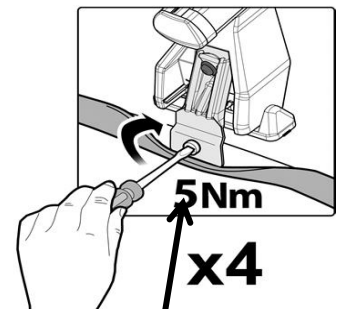

MANUFACTURER	MODEL CAR	DOORS	MODEL YEAR
ALFA ROMEO	Giulia	4	16>
AUDI	A3/S3 (8V) Sedan	4	13>20
AUDI	A4 (B9/8W)	4	15>19
AUDI	A4 (B9/8W)	4	19>
FORD	Mondeo III Liftback	5	07>14
FORD	Mondeo III Wagon	5	07>10
FORD	Mondeo III Wagon	5	10>14
PEUGEOT	208	5	15>19
SEAT	Ibiza IV	5	08>17
ŠKODA	Fabia III (NJ) (No tetto in vetro / No glass sunroof)	5	15>
ŠKODA	Octavia III (5E)	4	13>
ŠKODA	Rapid (NH1) Spaceback	5	13>
VOLKSWAGEN	Golf VII (5G)	5	12>19

n°4 M6x12 include - included

MANUFACTURER	MODEL CAR	DOORS	MODEL YEAR
RENAULT	Kadjar	5	15>

n°4 M5x16 include -

MANUFACTURER	MODEL CAR	DOORS	MODEL YEAR
ŠKODA	Superb (3V)	4	15>

n°4 M6x12 include -