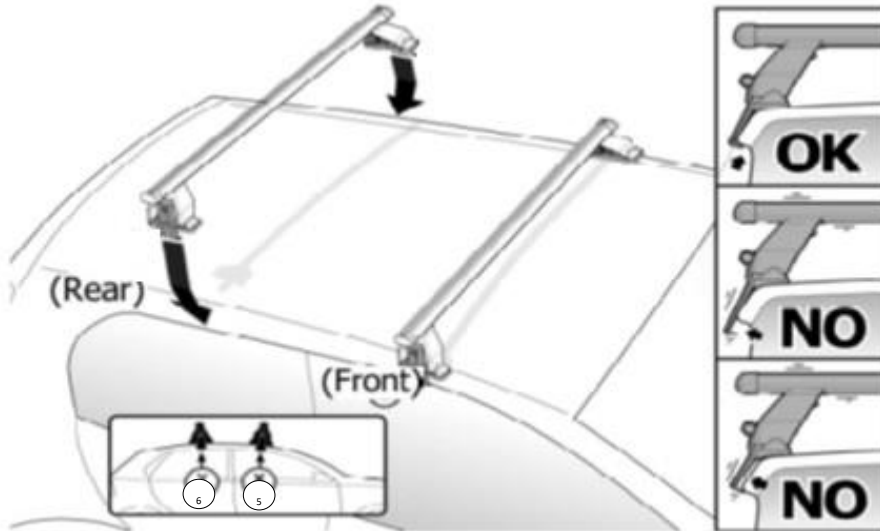

FIXING KIT OMEGA

MANUFACTURER	MODEL CAR	DOORS	MODEL YEAR	D1	D2
LEXUS	IS (XE20)	4	05>13	11,4	12,1
VOLKSWAGEN	Golf V (1K)	3	03>08	4,9	1,9

3

4

Front 5	Rear 6
40 2X	26 2X

OR

MANUFACTURER	MODEL CAR	DOORS	MODEL YEAR	A1	A2	A1	A2
				cm	cm	in	in
LEXUS	IS (XE20)	4	05>13	X	30	X	12
VOLKSWAGEN	Golf V (1K)	3	03>08	44	X	17	X