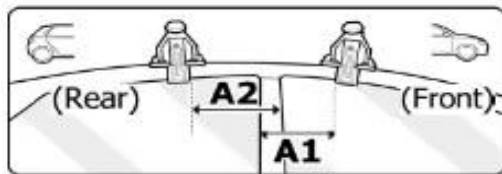

FIXING KIT DELTA

1

MANUFACTURER	MODEL CAR	DOORS	MODEL YEAR	D1	D2
LEXUS	IS (XE20)	4	05>13	11,4	12,1
VOLKSWAGEN	Golf V (1K)	3	03>08	4,9	1,9

2

3 **x4**

4

Front	Rear
5	6
40	26
2X	2X

OR

MANUFACTURER	MODEL CAR	DOORS	MODEL YEAR	A1	A2	A1	A2
				cm	cm	in	in
LEXUS	IS (XE20)	4	05>13	X	30	X	12
VOLKSWAGEN	Golf V (1K)	3	03>08	44	X	17	X

X = predisposizione originale /original arrangement

5

MANUAL DELTA