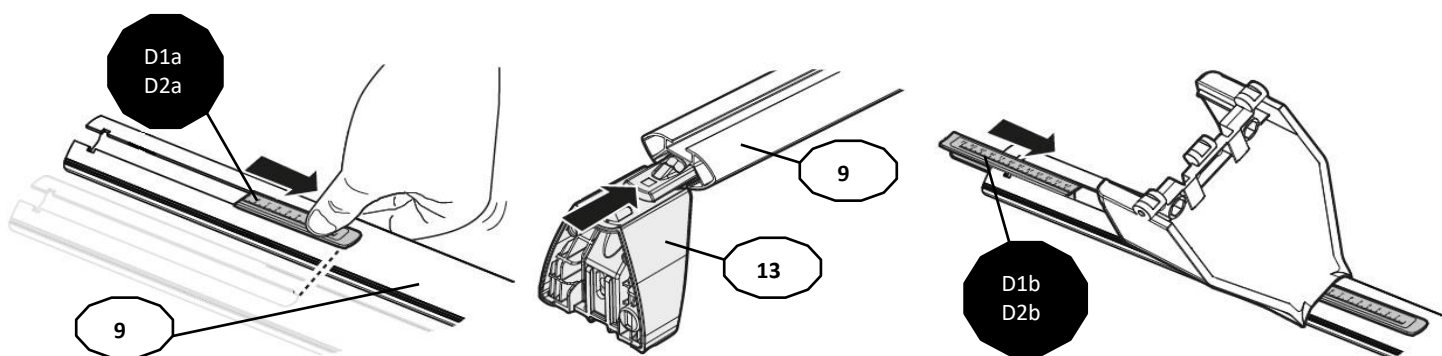

FIXING KIT DELTA

1

MANUFACTURER	MODEL CAR	DOORS	MODEL YEAR	D1	D2
LEXUS	IS (XE20)	4	05>13	11,4	12,1
VOLKSWAGEN	Golf V (1K)	3	03>08	4,9	1,9

2

3 **x4**

4

Front	Rear
5	6
40	26
2X	2X

OR

MANUFACTURER	MODEL CAR	DOORS	MODEL YEAR	A1	A2	A1	A2
				cm	cm	in	in
LEXUS	IS (XE20)	4	05>13	X	30	X	12
VOLKSWAGEN	Golf V (1K)	3	03>08	44	X	17	X

X = predisposizione originale /original arrangement

5

MANUAL DELTA

FIXING KIT OMEGA

MANUFACTURER	MODEL CAR	DOORS	MODEL YEAR	D1	D2
LEXUS	IS (XE20)	4	05>13	11,4	12,1
VOLKSWAGEN	Golf V (1K)	3	03>08	4,9	1,9

3

4

Front 5	Rear 6
40 2X	26 2X

OR

MANUFACTURER	MODEL CAR	DOORS	MODEL YEAR	A1	A2	A1	A2
				cm	cm	in	in
LEXUS	IS (XE20)	4	05>13	X	30	X	12
VOLKSWAGEN	Golf V (1K)	3	03>08	44	X	17	X