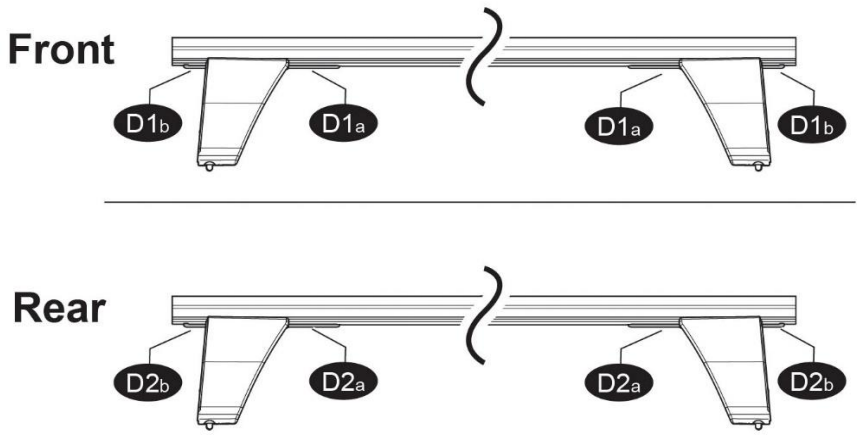

FIXING KIT DELTA

1

MANUFACTURER	MODEL CAR	DOORS	MODEL YEAR	D1	D2
LEXUS	IS (XE20)	4	05>13	11,4	12,1
VOLKSWAGEN	Golf V (1K)	3	03>08	4,9	1,9

2

3 **x4**

4

Front	Rear
5	6
40	26
2X	2X

OR

MANUFACTURER	MODEL CAR	DOORS	MODEL YEAR	A1	A2	A1	A2
				cm	cm	in	in
LEXUS	IS (XE20)	4	05>13	X	30	X	12
VOLKSWAGEN	Golf V (1K)	3	03>08	44	X	17	X

X = predisposizione originale /original arrangement

5

MANUAL DELTA

FIXING KIT OMEGA

MANUFACTURER	MODEL CAR	DOORS	MODEL YEAR	D1	D2
LEXUS	IS (XE20)	4	05>13	11,4	12,1
VOLKSWAGEN	Golf V (1K)	3	03>08	4,9	1,9

3

4

Front 5	Rear 6
40 2X	26 2X

OR

MANUFACTURER	MODEL CAR	DOORS	MODEL YEAR	A1	A2	A1	A2
				cm	cm	in	in
LEXUS	IS (XE20)	4	05>13	X	30	X	12
VOLKSWAGEN	Golf V (1K)	3	03>08	44	X	17	X