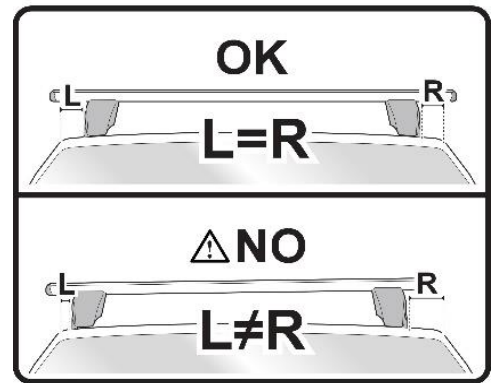

FIXING KIT OMEGA

MANUFACTURER	MODEL CAR	DOORS	MODEL YEAR	D1	D2
LEXUS	IS (XE20)	4	05>13	11,4	12,1
VOLKSWAGEN	Golf V (1K)	3	03>08	4,9	1,9

3

4

Front 5	Rear 6
40 2X	26 2X

OR

MANUFACTURER	MODEL CAR	DOORS	MODEL YEAR	A1	A2	A1	A2
				cm	cm	in	in
LEXUS	IS (XE20)	4	05>13	X	30	X	12
VOLKSWAGEN	Golf V (1K)	3	03>08	44	X	17	X

X = predisposizione originale /original arrangement

MANUAL OMEGA

NOTE:
