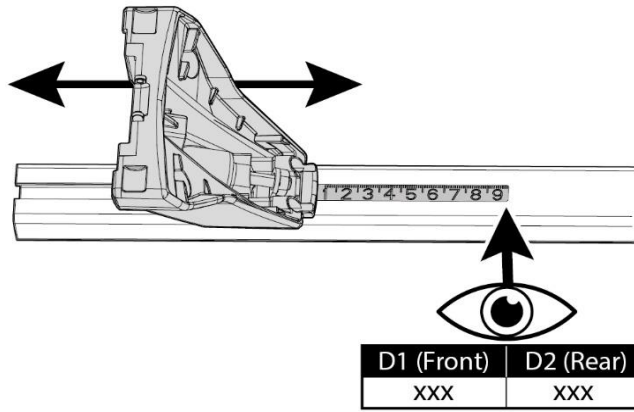

FIXING KIT DELTA

1

MANUFACTURER	MODEL CAR	DOORS	MODEL YEAR	D1	D2
LEXUS	IS (XE20)	4	05>13	11,4	12,1
VOLKSWAGEN	Golf V (1K)	3	03>08	4,9	1,9

2

3 **x4**

4

Front	Rear
5	6
40	26
2X	2X

OR

MANUFACTURER	MODEL CAR	DOORS	MODEL YEAR	A1	A2	A1	A2
				cm	cm	in	in
LEXUS	IS (XE20)	4	05>13	X	30	X	12
VOLKSWAGEN	Golf V (1K)	3	03>08	44	X	17	X

X = predisposizione originale /original arrangement

5

MANUAL DELTA

FIXING KIT OMEGA

MANUFACTURER	MODEL CAR	DOORS	MODEL YEAR	D1	D2
LEXUS	IS (XE20)	4	05>13	11,4	12,1
VOLKSWAGEN	Golf V (1K)	3	03>08	4,9	1,9

3

4

Front 5	Rear 6
40 2X	26 2X

OR

MANUFACTURER	MODEL CAR	DOORS	MODEL YEAR	A1	A2	A1	A2
				cm	cm	in	in
LEXUS	IS (XE20)	4	05>13	X	30	X	12
VOLKSWAGEN	Golf V (1K)	3	03>08	44	X	17	X