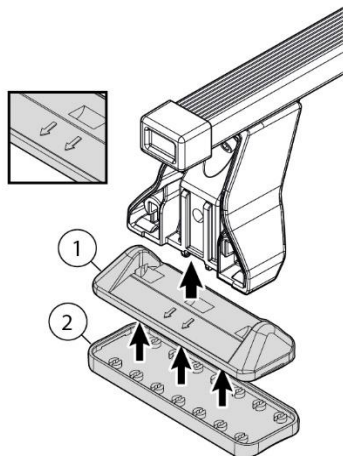

FIXING KIT OMEGA

MANUFACTURER	MODEL CAR	DOORS	MODEL YEAR	D1	D2
LEXUS	IS (XE20)	4	05>13	11,4	12,1
VOLKSWAGEN	Golf V (1K)	3	03>08	4,9	1,9

3

4

Front 5	Rear 6
40 2X	26 2X

OR

MANUFACTURER	MODEL CAR	DOORS	MODEL YEAR	A1	A2	A1	A2
				cm	cm	in	in
LEXUS	IS (XE20)	4	05>13	X	30	X	12
VOLKSWAGEN	Golf V (1K)	3	03>08	44	X	17	X

X = predisposizione originale /original arrangement

MANUAL OMEGA

NOTE:
