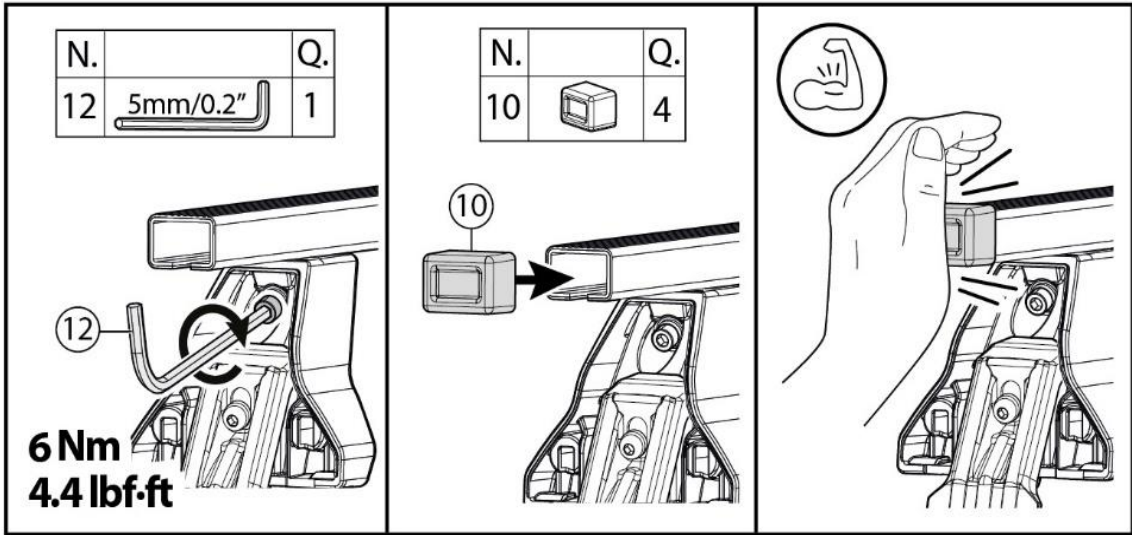

MANUFACTURER	MODEL CAR	DOORS	MODEL YEAR	A1	A2	A1	A2
				cm	cm	in	in
LEXUS	IS (XE20)	4	05>13	X	30	X	12
VOLKSWAGEN	Golf V (1K)	3	03>08	44	X	17	X

X = predisposizione originale /original arrangement

5

MANUAL DELTA

FIXING KIT OMEGA

MANUFACTURER	MODEL CAR	DOORS	MODEL YEAR	D1	D2
LEXUS	IS (XE20)	4	05>13	11,4	12,1
VOLKSWAGEN	Golf V (1K)	3	03>08	4,9	1,9

3

4

Front 5	Rear 6
40 2X	26 2X

OR

MANUFACTURER	MODEL CAR	DOORS	MODEL YEAR	A1	A2	A1	A2
				cm	cm	in	in
LEXUS	IS (XE20)	4	05>13	X	30	X	12
VOLKSWAGEN	Golf V (1K)	3	03>08	44	X	17	X