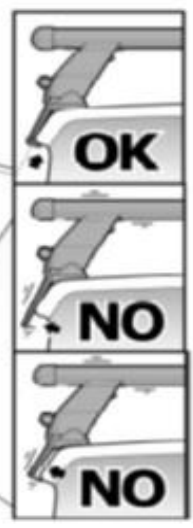

FIXING KIT DELTA

1

MANUFACTURER	MODEL CAR	DOORS	MODEL YEAR	D1	D2
LEXUS	IS (XE20)	4	05>13	11,4	12,1
VOLKSWAGEN	Golf V (1K)	3	03>08	4,9	1,9

2

3 **x4**

4

Front	Rear
5	6
40	26
2X	2X

OR

MANUFACTURER	MODEL CAR	DOORS	MODEL YEAR	A1	A2	A1	A2
				cm	cm	in	in
LEXUS	IS (XE20)	4	05>13	X	30	X	12
VOLKSWAGEN	Golf V (1K)	3	03>08	44	X	17	X

X = predisposizione originale /original arrangement

5

MANUAL DELTA