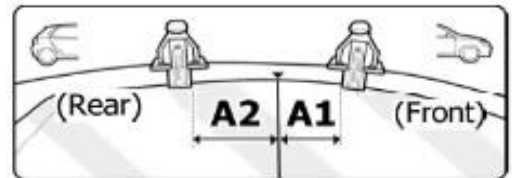

FIXING KIT OMEGA

MANUFACTURER	MODEL CAR	DOORS	MODEL YEAR	D1	D2
LEXUS	IS (XE20)	4	05>13	11,4	12,1
VOLKSWAGEN	Golf V (1K)	3	03>08	4,9	1,9

3

4

Front 5	Rear 6
40 2X	26 2X

OR

MANUFACTURER	MODEL CAR	DOORS	MODEL YEAR	A1	A2	A1	A2
				cm	cm	in	in
LEXUS	IS (XE20)	4	05>13	X	30	X	12
VOLKSWAGEN	Golf V (1K)	3	03>08	44	X	17	X