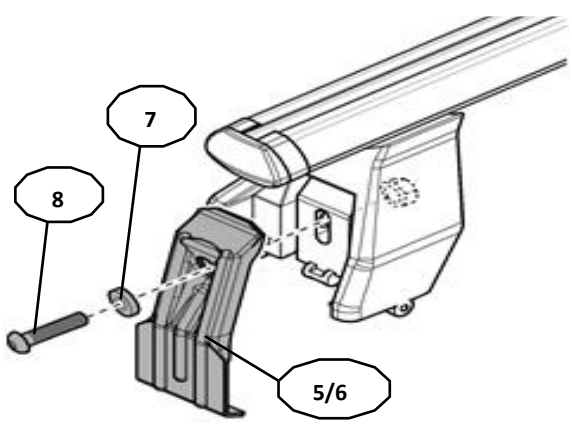

FIXING KIT DELTA

1

MANUFACTURER	MODEL CAR	DOORS	MODEL YEAR	D1	D2
LEXUS	IS (XE20)	4	05>13	11,4	12,1
VOLKSWAGEN	Golf V (1K)	3	03>08	4,9	1,9

2

3 **x4**

4

Front	Rear
5	6
40	26
2X	2X

OR

MANUFACTURER	MODEL CAR	DOORS	MODEL YEAR	A1	A2	A1	A2
				cm	cm	in	in
LEXUS	IS (XE20)	4	05>13	X	30	X	12
VOLKSWAGEN	Golf V (1K)	3	03>08	44	X	17	X

X = predisposizione originale /original arrangement

5

MANUAL DELTA

FIXING KIT OMEGA

MANUFACTURER	MODEL CAR	DOORS	MODEL YEAR	D1	D2
LEXUS	IS (XE20)	4	05>13	11,4	12,1
VOLKSWAGEN	Golf V (1K)	3	03>08	4,9	1,9

3

4

Front 5	Rear 6
40 2X	26 2X

OR

MANUFACTURER	MODEL CAR	DOORS	MODEL YEAR	A1	A2	A1	A2
				cm	cm	in	in
LEXUS	IS (XE20)	4	05>13	X	30	X	12
VOLKSWAGEN	Golf V (1K)	3	03>08	44	X	17	X