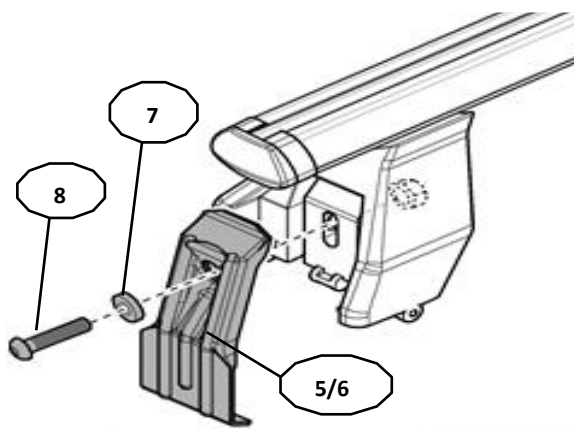

FIXING KIT OMEGA

MANUFACTURER	MODEL CAR	DOORS	MODEL YEAR	D1	D2
LEXUS	IS (XE20)	4	05>13	11,4	12,1
VOLKSWAGEN	Golf V (1K)	3	03>08	4,9	1,9

3

4

Front 5	Rear 6
40 2X	26 2X

OR

MANUFACTURER	MODEL CAR	DOORS	MODEL YEAR	A1	A2	A1	A2
				cm	cm	in	in
LEXUS	IS (XE20)	4	05>13	X	30	X	12
VOLKSWAGEN	Golf V (1K)	3	03>08	44	X	17	X