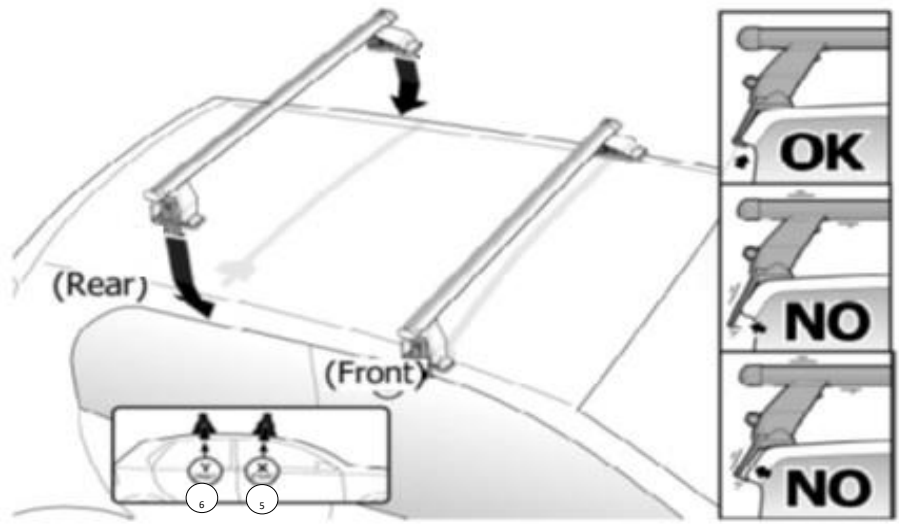

FIXING KIT DELTA

1

MANUFACTURER	MODEL CAR	DOORS	MODEL YEAR	D1	D2
LEXUS	IS (XE20)	4	05>13	11,4	12,1
VOLKSWAGEN	Golf V (1K)	3	03>08	4,9	1,9

2

3 **x4**

4

Front	Rear
5	6
40	26
2X	2X

OR

MANUFACTURER	MODEL CAR	DOORS	MODEL YEAR	A1	A2	A1	A2
				cm	cm	in	in
LEXUS	IS (XE20)	4	05>13	X	30	X	12
VOLKSWAGEN	Golf V (1K)	3	03>08	44	X	17	X

X = predisposizione originale /original arrangement

5

MANUAL DELTA