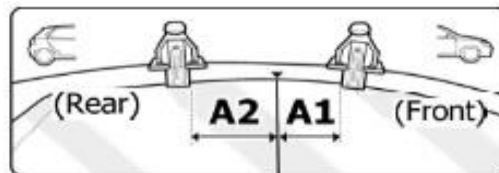

FIXING KIT DELTA

1

MANUFACTURER	MODEL CAR	DOORS	MODEL YEAR	D1	D2
LEXUS	IS (XE20)	4	05>13	11,4	12,1
VOLKSWAGEN	Golf V (1K)	3	03>08	4,9	1,9

2

3 **x4**

4

Front	Rear
5	6
40	26
2X	2X

OR

MANUFACTURER	MODEL CAR	DOORS	MODEL YEAR	A1	A2	A1	A2
				cm	cm	in	in
LEXUS	IS (XE20)	4	05>13	X	30	X	12
VOLKSWAGEN	Golf V (1K)	3	03>08	44	X	17	X

X = predisposizione originale /original arrangement

5

MANUAL DELTA