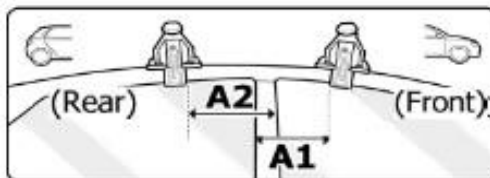

FIXING KIT OMEGA

MANUFACTURER	MODEL CAR	DOORS	MODEL YEAR	D1	D2
LEXUS	IS (XE20)	4	05>13	11,4	12,1
VOLKSWAGEN	Golf V (1K)	3	03>08	4,9	1,9

3

4

Front 5	Rear 6
40 2X	26 2X

OR

MANUFACTURER	MODEL CAR	DOORS	MODEL YEAR	A1	A2	A1	A2
				cm	cm	in	in
LEXUS	IS (XE20)	4	05>13	X	30	X	12
VOLKSWAGEN	Golf V (1K)	3	03>08	44	X	17	X