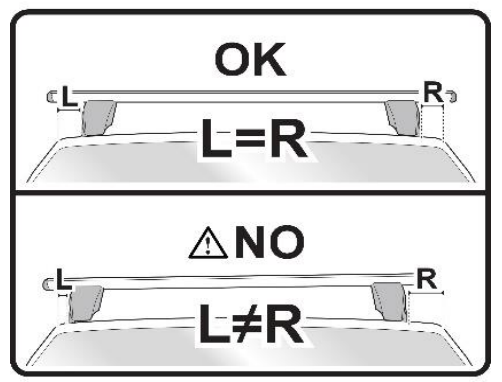

FIXING KIT DELTA

1

MANUFACTURER	MODEL CAR	DOORS	MODEL YEAR	D1	D2
LEXUS	IS (XE20)	4	05>13	11,4	12,1
VOLKSWAGEN	Golf V (1K)	3	03>08	4,9	1,9

2

3 **x4**

4

Front	Rear
5	6
40	26
2X	2X

OR

MANUFACTURER	MODEL CAR	DOORS	MODEL YEAR	A1	A2	A1	A2
				cm	cm	in	in
LEXUS	IS (XE20)	4	05>13	X	30	X	12
VOLKSWAGEN	Golf V (1K)	3	03>08	44	X	17	X

X = predisposizione originale /original arrangement

5

MANUAL DELTA

FIXING KIT OMEGA

MANUFACTURER	MODEL CAR	DOORS	MODEL YEAR	D1	D2
LEXUS	IS (XE20)	4	05>13	11,4	12,1
VOLKSWAGEN	Golf V (1K)	3	03>08	4,9	1,9

3

4

Front 5	Rear 6
40 2X	26 2X

OR

MANUFACTURER	MODEL CAR	DOORS	MODEL YEAR	A1	A2	A1	A2
				cm	cm	in	in
LEXUS	IS (XE20)	4	05>13	X	30	X	12
VOLKSWAGEN	Golf V (1K)	3	03>08	44	X	17	X

X = predisposizione originale /original arrangement

MANUAL OMEGA

NOTE:
