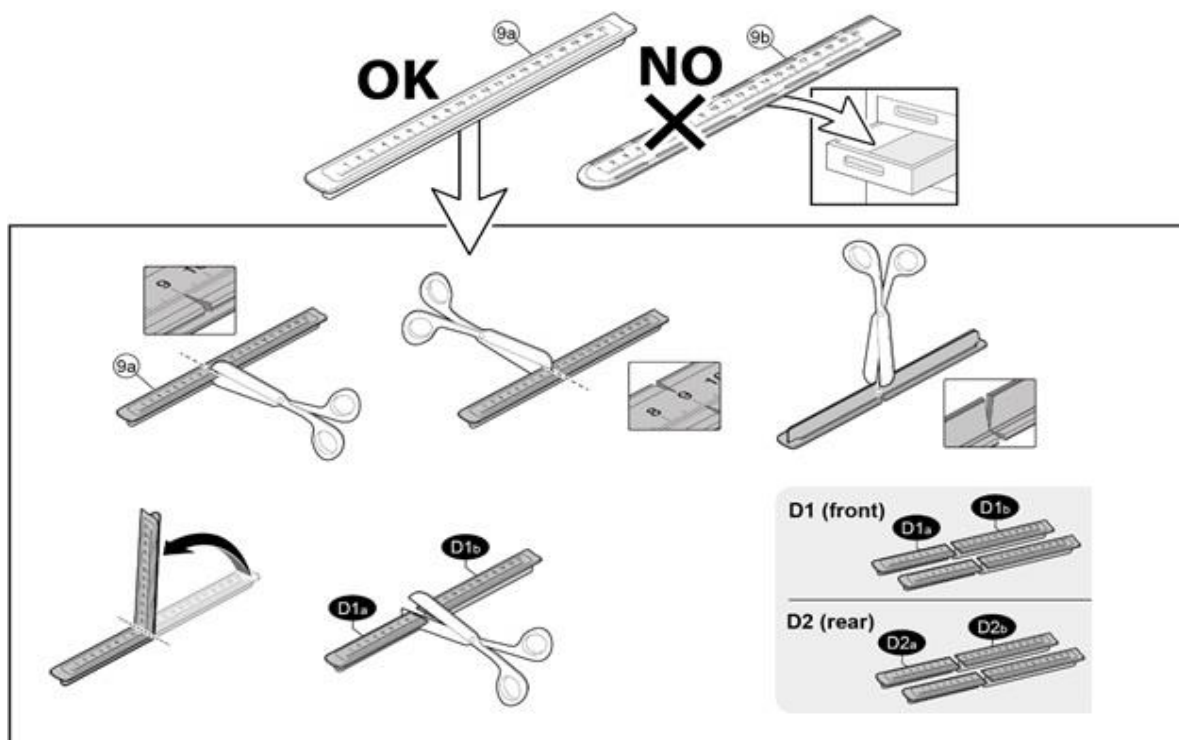

FIXING KIT DELTA

1

MANUFACTURER	MODEL CAR	DOORS	MODEL YEAR	D1	D2
LEXUS	IS (XE20)	4	05>13	11,4	12,1
VOLKSWAGEN	Golf V (1K)	3	03>08	4,9	1,9

2

3 **x4**

4

Front	Rear
5	6
40	26
2X	2X

OR

MANUFACTURER	MODEL CAR	DOORS	MODEL YEAR	A1	A2	A1	A2
				cm	cm	in	in
LEXUS	IS (XE20)	4	05>13	X	30	X	12
VOLKSWAGEN	Golf V (1K)	3	03>08	44	X	17	X

X = predisposizione originale /original arrangement

5

MANUAL DELTA

FIXING KIT OMEGA

MANUFACTURER	MODEL CAR	DOORS	MODEL YEAR	D1	D2
LEXUS	IS (XE20)	4	05>13	11,4	12,1
VOLKSWAGEN	Golf V (1K)	3	03>08	4,9	1,9

3

4

Front 5	Rear 6
40 2X	26 2X

OR

MANUFACTURER	MODEL CAR	DOORS	MODEL YEAR	A1	A2	A1	A2
				cm	cm	in	in
LEXUS	IS (XE20)	4	05>13	X	30	X	12
VOLKSWAGEN	Golf V (1K)	3	03>08	44	X	17	X