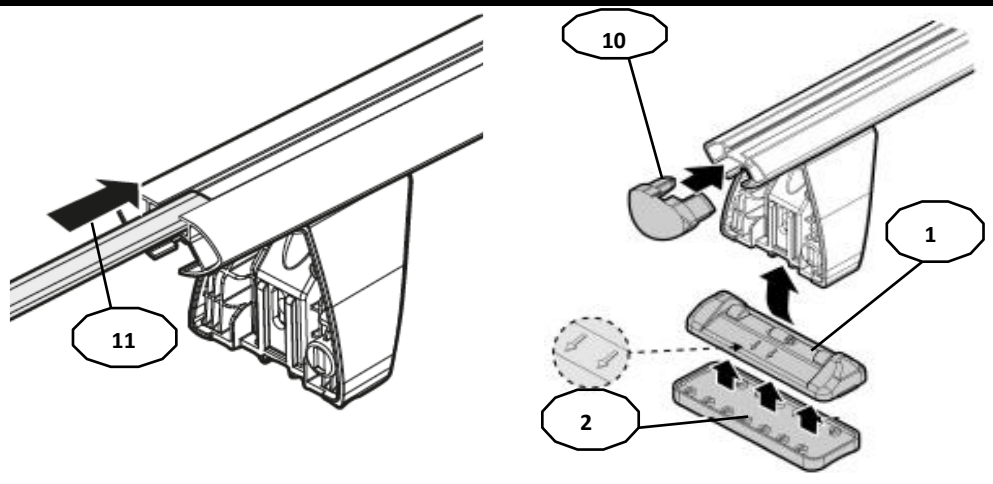

FIXING KIT DELTA

1

MANUFACTURER	MODEL CAR	DOORS	MODEL YEAR	D1	D2
LEXUS	IS (XE20)	4	05>13	11,4	12,1
VOLKSWAGEN	Golf V (1K)	3	03>08	4,9	1,9

2

3 **x4**

4

Front	Rear
5	6
40	26
2X	2X

OR

MANUFACTURER	MODEL CAR	DOORS	MODEL YEAR	A1	A2	A1	A2
				cm	cm	in	in
LEXUS	IS (XE20)	4	05>13	X	30	X	12
VOLKSWAGEN	Golf V (1K)	3	03>08	44	X	17	X

X = predisposizione originale /original arrangement

5

MANUAL DELTA