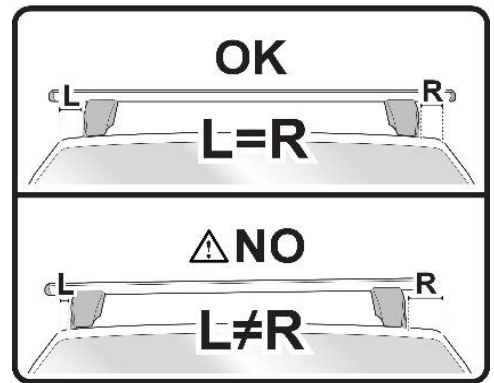

5

MANUAL DELTA

FIXING KIT OMEGA

2

MANUFACTURER	MODEL CAR	DOORS	MODEL YEAR	D1	D2
HONDA	Civic X (FC) Sedan	4	16>21	6,7	5,9
HONDA	Civic XI	5	21>	6,7	6,7

3

4

Front 5	Rear 6
24 2X	21R 2X