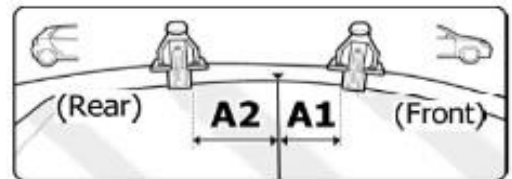

OR

MANUFACTURER	MODEL CAR	DOORS	MODEL YEAR	A1	A2	A1	A2
				cm	cm	in	in
HONDA	Civic X (FC) Sedan	4	16>21	24	33	9,4	13,0
HONDA	Civic XI	5	21>	24	34	9,4	13,4

X = predisposizione originale /original arrangement