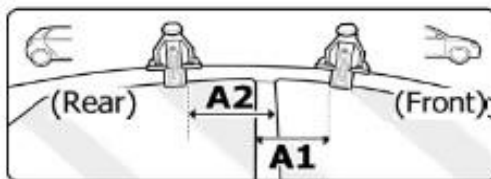

5

MANUAL DELTA

FIXING KIT OMEGA

2

MANUFACTURER	MODEL CAR	DOORS	MODEL YEAR	D1	D2
HONDA	Civic X (FC) Sedan	4	16>21	6,7	5,9
HONDA	Civic XI	5	21>	6,7	6,7

3

4

Front 5	Rear 6
24 2X	21R 2X