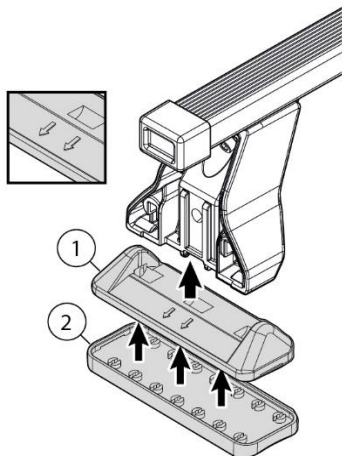

5

MANUAL DELTA

FIXING KIT OMEGA

2

MANUFACTURER	MODEL CAR	DOORS	MODEL YEAR	D1	D2
HONDA	Civic X (FC) Sedan	4	16>21	6,7	5,9
HONDA	Civic XI	5	21>	6,7	6,7

3

4

Front 5	Rear 6
24 2X	21R 2X

OR

MANUFACTURER	MODEL CAR	DOORS	MODEL YEAR	A1	A2	A1	A2
				cm	cm	in	in
HONDA	Civic X (FC) Sedan	4	16>21	24	33	9,4	13,0
HONDA	Civic XI	5	21>	24	34	9,4	13,4

X = predisposizione originale /original arrangement