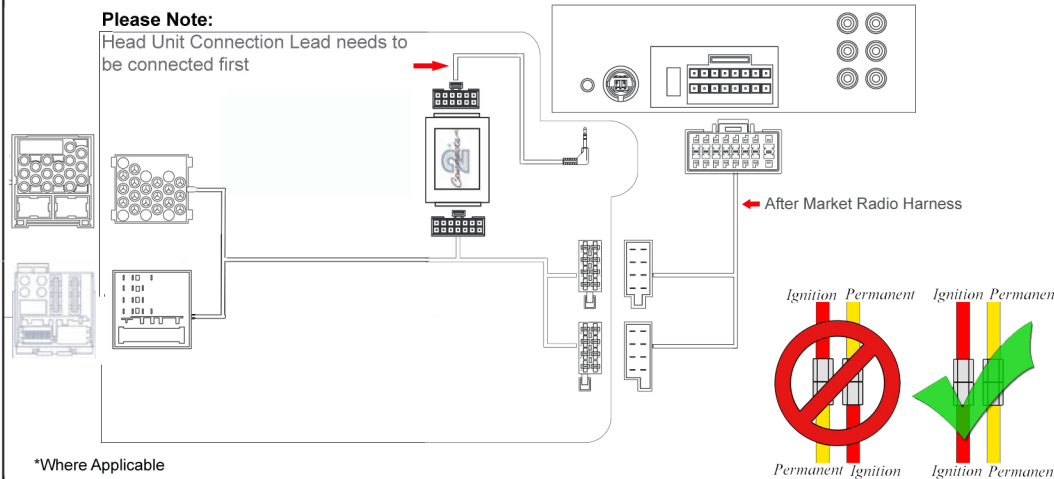

# Installation Guide

Part No: **CTSBM00CAA** BMW Steering Wheel Control Interface & Antenna Adapter

## Vehicle Compatibility:

3-Series (E46)	1998 - 2005
5-Series (E39)	1996 - 2004
7-Series (E38)	1994 - 2001
Mini (R50/R52/R35)	2004 - 2006
Z4 (E85)	2002 - 2008
X3 (E38)	2004 - 2010
X5	2000 - 2005

For Vehicles with BMW Business OEM Head Units. Supplied with 17 & 40 Way Connection Leads

## Steering Wheel Control Functions

\* Note All Dates are guide lines only as specifications of vehicles change