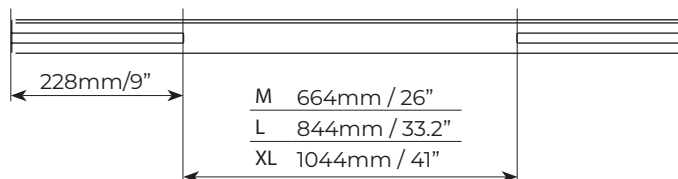

Omega black

Omega black M + feet kit	Art.000126700000	
Omega black L + feet kit	Art.000126800000	
Omega black XL + feet kit	Art.000126900000	
 Peso prodotto Product weight	Omega M	3,3kg / 7.2lb
	Omega L	3,6kg / 8lb
	Omega XL	4,1kg / 9lb
Materiale Material	Acciaio Steel	
 Portata massima Max load	Fix G	max 50kg/110lb
	Fix FP	max 75kg/165lb
 Serratura antifurto Anti-theft lock	Optional kit: 000084800000	
 Tetti auto compatibili Compatible vehicle roof types	Raised rails	x
	Flush rails	x
	Smooth roof	✓
	Fixed points	✓