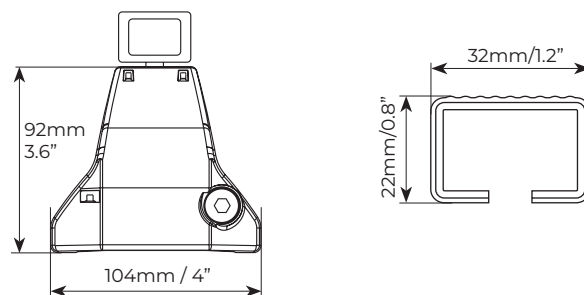

Omega black

Omega black M + feet kit	Art.000126700000	
Omega black L + feet kit	Art.000126800000	
Omega black XL + feet kit	Art.000126900000	
 Peso prodotto Product weight	Omega M	3,3kg / 7.2lb
	Omega L	3,6kg / 8lb
	Omega XL	4,1kg / 9lb
Materiale Material	Acciaio Steel	
 Portata massima Max load	Fix G	max 50kg/110lb
	Fix FP	max 75kg/165lb
 Serratura antifurto Anti-theft lock	Optional kit: 000084800000	
 Tetti auto compatibili Compatible vehicle roof types	Raised rails	x
	Flush rails	x
	Smooth roof	✓
	Fixed points	✓