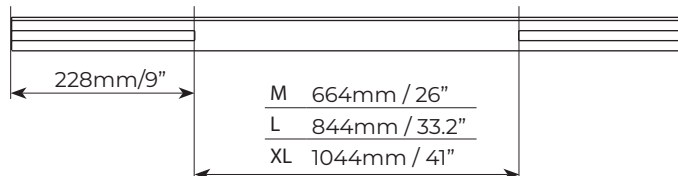

Omega alu

Omega alu M + feet kit	Art.000134600000	
Omega alu L + feet kit	Art.000134700000	
Omega alu XL + feet kit	Art.000134800000	
Peso prodotto Product weight	Omega M	3kg / 6.6lb
	Omega L	3,3kg / 7.2lb
	Omega XL	3,8kg / 8.3lb
Materiale Material	Alluminio Aluminium	
Portata massima Max load	Fix G	max 50kg/110lb
	Fix FP	max 75kg/165lb
Serratura antifurto Anti-theft lock	Optional kit: 000084800000	
Tetti auto compatibili Compatible vehicle roof types	Raised rails	x
	Flush rails	x
	Smooth roof	✓
	Fixed points	✓