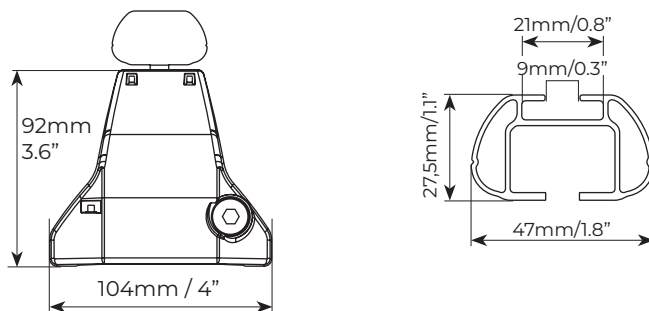

Omega alu

Omega alu M + feet kit	Art.000134600000	
Omega alu L + feet kit	Art.000134700000	
Omega alu XL + feet kit	Art.000134800000	
Peso prodotto Product weight	Omega M	3kg / 6.6lb
	Omega L	3,3kg / 7.2lb
	Omega XL	3,8kg / 8.3lb
Materiale Material	Alluminio Aluminium	
Portata massima Max load	Fix G	max 50kg/110lb
	Fix FP	max 75kg/165lb
Serratura antifurto Anti-theft lock	Optional kit: 000084800000	
Tetti auto compatibili Compatible vehicle roof types	Raised rails	x
	Flush rails	x
	Smooth roof	✓
	Fixed points	✓